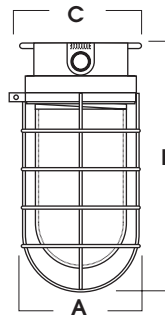

SI- Silver Finish Shown

**PRODUCT INFORMATION:**

- The Vapor Tight Series offers rugged design and three mounting options.
- Fixture is constructed of die cast aluminum.
- For incandescent lamping. See companion pages for compact fluorescent and metal halide fixtures.
- Choose from 20 powdercoat finishes.
- Standard fixture WL-Wet location listed.
- Manufactured and built to UL standard No 1598.

**SURFACE MOUNT**

**WALL MOUNT**

**STEM MOUNT**

MODEL #	A	B	C
SJ1INC	4.25"	9.5"	5.5"
SJ2INC	5.5"	11.5"	5.5"
WJ1INC	4.25"	10.25"	5.25"
WJ2INC	5.5"	12"	5.5"
PJ1INC	4.25"	10"	—
PJ2INC	5.5"	12"	—

MODEL	WATTS	LAMP ENCLOSURE	GUARDS	MOUNTING	FINISH***
SJ1INC SJ2INC Surface Mounted	100W Max 200W Max	<b>3" JAR-100w INC MAX</b> GJ1 -Glass Lamp Enclosure FJ1 -Frosted Lamp Enclosure LJ1 -Lexan Lamp Enclosure PJ3 -Prismatic Lamp Enclosure WL -Wet Location	<b>FITS 3" JAR</b> CG1 -Cast Wire Guard SS1 -Side Lamp Shield BS1 -Half Round Bottom Lamp Shield	<b>SURFACE MOUNT</b> Wiring Compartment Integral <b>WALL MOUNT</b> Uses Wall Mounted Junction Box <b>STEM MOUNT</b>	GW -Gloss White GB -Gloss Black EG -Evergreen VE -Verde Green AY -Aero Yellow BL -Blue Streak OR -Orange RD -Red Baron BZ -Bronze CO -Copper Metallic SI -Silver CC -Cusom Color
WJ1INC WJ2INC Wall Mounted	100W Max 200W Max	<b>4" JAR-200w INC MAX</b> GJ2 -Glass Lamp Enclosure FJ2 -Frosted Lamp Enclosure WL -Wet Location	<b>FITS 4" JAR</b> WG2 -Wire Guard SS2 -Side Lamp Shield BS2 -Half Round Bottom Lamp Shield	HM* -Hang Straight Pendant PM* -Pendant/Straight Mount	
PJ1INC PJ2INC Stem Mounted	100W Max 200W Max				
<b>PJ1INC</b>	<b>100</b>	<b>FJ1 WL</b>	<b>CG1</b>	<b>HM36</b> <small>* Specify Length in inches</small>	<b>SF</b> *** See SPECTRUM Color Chart for a full list