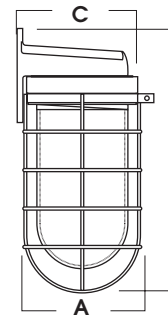

SI- Silver Finish Shown

**PRODUCT INFORMATION:**

- The Vapor Tight Series offers rugged design and three mounting options.
- Fixture is constructed of die cast aluminum.
- For incandescent lamping. See companion pages for compact fluorescent and metal halide fixtures.
- Choose from 20 powdercoat finishes.
- Standard fixture WL-Wet location listed.
- Manufactured and built to UL standard No 1598.

**SURFACE MOUNT**

**WALL MOUNT**

**STEM MOUNT**

MODEL #	A	B	C
SJ1INC	4.25"	9.5"	5.5"
SJ2INC	5.5"	11.5"	5.5"
WJ1INC	4.25"	10.25"	5.25"
WJ2INC	5.5"	12"	5.5"
PJ1INC	4.25"	10"	—
PJ2INC	5.5"	12"	—

MODEL	WATTS	LAMP ENCLOSURE	GUARDS	MOUNTING	FINISH***
SJ1INC SJ2INC Surface Mounted	100W Max 200W Max	<b>3" JAR-100w INC MAX</b> GJ1 -Glass Lamp Enclosure FJ1 -Frosted Lamp Enclosure LJ1 -Lexan Lamp Enclosure PJ3 -Prismatic Lamp Enclosure WL -Wet Location	<b>FITS 3" JAR</b> CG1 -Cast Wire Guard SS1 -Side Lamp Shield BS1 -Half Round Bottom Lamp Shield	<b>SURFACE MOUNT</b> Wiring Compartment Integral <b>WALL MOUNT</b> Uses Wall Mounted Junction Box <b>STEM MOUNT</b>	GW -Gloss White GB -Gloss Black EG -Evergreen VE -Verde Green AY -Aero Yellow BL -Blue Streak OR -Orange RD -Red Baron BZ -Bronze CO -Copper Metallic SI -Silver CC -Cusom Color
WJ1INC WJ2INC Wall Mounted	100W Max 200W Max	<b>4" JAR-200w INC MAX</b> GJ2 -Glass Lamp Enclosure FJ2 -Frosted Lamp Enclosure WL -Wet Location	<b>FITS 4" JAR</b> WG2 -Wire Guard SS2 -Side Lamp Shield BS2 -Half Round Bottom Lamp Shield	HM* -Hang Straight Pendant PM* -Pendant/Straight Mount	
PJ1INC PJ2INC Stem Mounted	100W Max 200W Max				
<b>PJ1INC</b>	<b>100</b>	<b>FJ1 WL</b>	<b>CG1</b>	<b>HM36</b> <small>* Specify Length in inches</small>	<b>SF</b> *** See SPECTRUM Color Chart for a full list