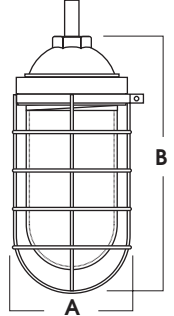

SI- Silver Finish Shown

**PRODUCT INFORMATION:**

- The Vapor Tight Series offers rugged design and three mounting options.
- Fixture is constructed of die cast aluminum.
- For incandescent lamping. See companion pages for compact fluorescent and metal halide fixtures.
- Choose from 20 powdercoat finishes.
- Standard fixture WL-Wet location listed.
- Manufactured and built to UL standard No 1598.

**SURFACE MOUNT**

**WALL MOUNT**

**STEM MOUNT**

MODEL #	A	B	C
SJ1INC	4.25"	9.5"	5.5"
SJ2INC	5.5"	11.5"	5.5"
WJ1INC	4.25"	10.25"	5.25"
WJ2INC	5.5"	12"	5.5"
PJ1INC	4.25"	10"	—
PJ2INC	5.5"	12"	—

MODEL	WATTS	LAMP ENCLOSURE	GUARDS	MOUNTING	FINISH***
SJ1INC SJ2INC Surface Mounted	100W Max 200W Max	<b>3" JAR-100w INC MAX</b> GJ1 -Glass Lamp Enclosure FJ1 -Frosted Lamp Enclosure LJ1 -Lexan Lamp Enclosure PJ3 -Prismatic Lamp Enclosure WL -Wet Location	<b>FITS 3" JAR</b> CG1 -Cast Wire Guard SS1 -Side Lamp Shield BS1 -Half Round Bottom Lamp Shield	<b>SURFACE MOUNT</b> Wiring Compartment Integral <b>WALL MOUNT</b> Uses Wall Mounted Junction Box <b>STEM MOUNT</b>	GW -Gloss White GB -Gloss Black EG -Evergreen VE -Verde Green AY -Aero Yellow BL -Blue Streak OR -Orange RD -Red Baron BZ -Bronze CO -Copper Metallic SI -Silver CC -Cusom Color
WJ1INC WJ2INC Wall Mounted	100W Max 200W Max	<b>4" JAR-200w INC MAX</b> GJ2 -Glass Lamp Enclosure FJ2 -Frosted Lamp Enclosure WL -Wet Location	<b>FITS 4" JAR</b> WG2 -Wire Guard SS2 -Side Lamp Shield BS2 -Half Round Bottom Lamp Shield	HM* -Hang Straight Pendant PM* -Pendant/Straight Mount	
PJ1INC PJ2INC Stem Mounted	100W Max 200W Max				
<b>PJ1INC</b>	<b>100</b>	<b>FJ1 WL</b>	<b>CG1</b>	<b>HM36</b> <small>* Specify Length in inches</small>	<b>SF</b> *** See SPECTRUM Color Chart for a full list