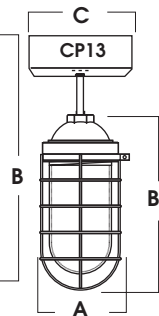

VAPOR TIGHT SERIES

CF / MH

RLM SERIES

PRODUCT INFORMATION:

- The Vapor Tight Series offers rugged design and three mounting options.
- Fixture is constructed of die cast aluminum.
- For compact fluorescent and metal halide lamping. See companion pages for incandescent fixtures.
- Choose from 20 powdercoat finishes.
- Standard fixture WL-Wet location listed.
- Manufactured and built to UL standard No 1598.

SURFACE MOUNT

WALL MOUNT

STEM MOUNT

MODEL #	A	B	C
SJ1-CF/MH	4.2"	9.55"	8"
SJ2-CF/MH	5.38"	11.55"	8"
WJ1-CF/MH	4.2"	11.75"	8"
WJ2-CF/MH	5.38"	13.5"	8"
PJ1-CF/MH	4.2"	10"	7"
PJ2-CF/MH	5.38"	12"	7"

MODEL	WATTS	BALLAST	LAMP ENCLOSURE	GUARDS	MOUNTING	FINISH***	
SJ1CF	Surface	13/18/26/32	EX -Electronic	3" JAR-32w CF/70w MH MAX	FITS 3" JAR	SURFACE MOUNT	GW -Gloss White
SJ2CF	Mounted	13/18/26/32/42	120v/277v	GJ1 -Glass Lamp Enclosure	CG1 -Cast Wire Guard	CP9 -Ballast Compartment	GB -Gloss Black
WJ1CF	Wall	13/18/26/32		FJ1 -Frosted Lamp Enclosure	SS1 -Side Lamp Shield	WALL MOUNT	EG -Evergreen
WJ2CF	Mounted	13/18/26/32/42		LJ1 -Lexan Lamp Enclosure	BS1 -Half Round Bottom Lamp Shield	CP9 -Ballast Compartment	VE -Verde Green
PJ1CF	Stem	13/18/26/32		PJ3 -Prismatic Lamp Enclosure	WG2 -Ballast Wire Guard	STEM MOUNT	AY -Aero Yellow
PJ2CF	Mounted	13/18/26/32/42		WL -Wet Location	SS2 -Side Lamp Shield	CP13 -Ballast Compartment	BL -Blue Streak
				4" JAR-42w CF/100w MH MAX	BS2 -Half Round Bottom Lamp Shield	FITS 4" JAR	OR -Orange
SJ1MH	Surface	50/70		GJ2 -Glass Lamp Enclosure		HM* -Hang Straight Pendant	RD -Red Baron
SJ2MH	Mounted	50/70/100		FJ2 -Frosted Lamp Enclosure		PM* -Pendant/Straight Mount	BZ -Bronze
WJ1MH	Wall	50/70		WL -Wet Location			CO -Copper Metallic
WJ2MH	Mounted	50/70/100					SI -Silver
PJ1MH	Stem	50/70					CC -Cusom Color
PJ2MH	Mounted	50/70/100					

* Specify Length in inches