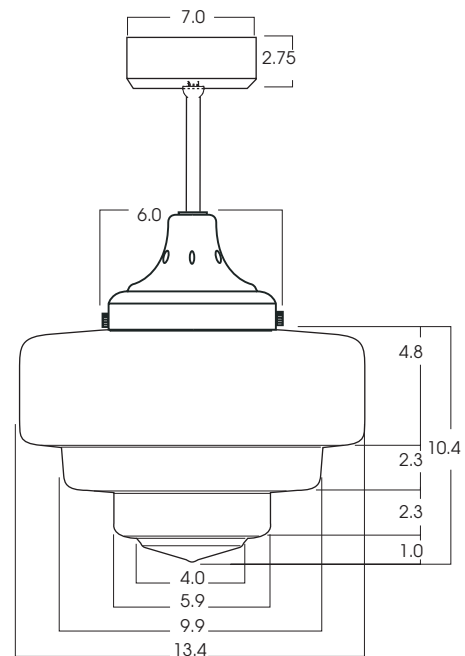

STEPPED GLASS
CF / INC / MH

RLM
SERIES

MM / PB-Polished Brass Finish Shown

PRODUCT INFORMATION:

- The Stepped Glass offers traditional looks with modern lamping options.
- Fixture trim is spun heavy gauge aluminum, or brass.
- Seamless hand blown milk white glass.
- Compact fluorescent, metal halide and incandescent lamping available.
- Choose from 20 powdercoat trim finishes.
- Standard fixture damp location listed.
- Manufactured and built to UL standard No 1598.

MODEL	WATTS	BALLAST	MOUNTING	FINISH***
ST1310 CF	13/18/26/32/42	EX - Electronic, 120/277v (18/26/32/42) EMRM -CF Remote Emergency battery pack	CEILING MOUNT CD* -Cord and Cable Mount CDCC* -Coil Cord and Cable Mount CM* -Cord Mount HM* -Hang Straight Pendant PM* -Pendant/Straight Mount CP7 -Deco Ballast Housing (1-2 MH) CP13 -Ballast Housing (1-2 MH)	GW -Gloss White GB -Gloss Black EG -Evergreen VE -Verde Green AY -Aero Yellow BL -Blue Streak OR -Orange RD -Red Baron BZ -Bronze CO -Copper Metallic SI -Silver MM -Metal Finish (Brushed Copper, Brushed Aluminum, Polished Brass) <i>consult factory</i> CC -Cusom Color
ST1310 MH	50/70	EX - Electronic, 120/277v (50/70) RMB -MH Remote F-Can, Magnetic Ballast REB -MH Remote Electronic Ballast		
ST1310 INC	150w			
ST1310CF	42	EX	CP13 / HM24 <small>* Specify Length in inches</small>	GW <small>*** See SPECTRUM Color Chart for a full list</small>