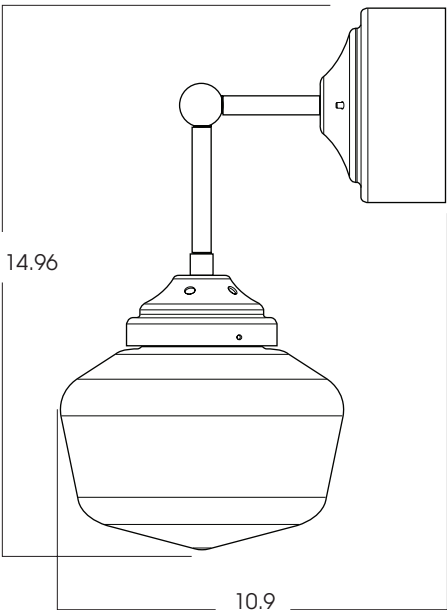

**SMALL  
SCHOOLHOUSE SHADE**  
CF / INC / MH

**RLM  
SERIES**

PB- Bronze Finish Shown

**PRODUCT INFORMATION:**

- The Small Schoolhouse Shade is one of our most popular RLM styles.
- Fixture trim is spun heavy gauge aluminum, or brass.
- Seamless hand blown milk white glass.
- Compact fluorescent, metal halide and incandescent lamping available.
- Choose from 20 powdercoat trim finishes.
- Standard fixture damp location listed.
- Manufactured and built to UL standard No 1598.

MODEL	WATTS	BALLAST	MOUNTING	FINISH***
SS0806CF	13/18/26/32/42	EX - Electronic, 120/277v (18/26/32/42) EMRM - CF Remote Emergency battery pack	WM - Wall Mount	GW -Gloss White GB -Gloss Black EG -Evergreen VE -Verde Green AY -Aero Yellow BL -Blue Streak OR -Orange RD -Red Baron BZ -Bronze CO -Copper Metallic SI -Silver MM -Metal Finish (Brushed Copper, Brushed Aluminum, Polished Brass) <i>consult factory</i> CC -Cusom Color
SS0806MH	50/70	EX - Electronic, 120/277v (50/70/100) RMB -MH Remote F-Can, Magnetic Ballast REB -MH Remote Electronic Ballast		
SS0806INC	150w			
<b>SS0806CF</b>	<b>42</b>	<b>EX</b>	<b>WM</b>	<b>GW</b> *** See SPECTRUM Color Chart for a full list