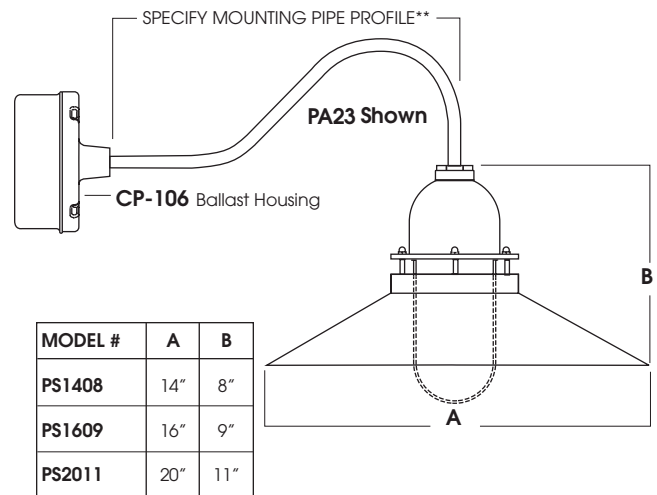

GW- Gloss White Finish Shown

PIER LIGHT SHORT CF / INC / MH

RLM SERIES

PRODUCT INFORMATION:

- Pier Light Short features limited side light.
- Fixture is constructed of spun and die cast aluminum.
- Compact fluorescent, metal halide and incandescent lamping available.
- Choose from 20 powdercoat finishes. Interior finished gloss white with color exterior.
- Standard fixture damp location listed.
- WL-Wet location available.
- Manufactured and built to UL standard No 1598.

MODEL	WATTS	BALLAST	LAMP ENCLOSURE	MOUNTING	FINISH***
PS1408CF PS1609CF PS2011CF	13/18/26/32/42	EX - Electronic, 120/277v (18/26/32/42) EMRM -CF Remote Emergency battery pack	MAX 42w CF / 100w MH / 200w INC GJ2 -Glass Lamp Enclosure FJ2 -Frosted Lamp Enclosure PJ3 -Prismatic Lamp Enclosure WL -Wet Location SS1 -Side Glare Shield BS1 -Bottom Glare Shield	WALL MOUNT PA23 - See RLM Mounting Page for available arm options CP6 -Wall Pipe Interface (INC) CP3 -CP6 Decorative Cover (INC) CP106 -Wall Ballast Housing (CF/MH)	GW -Gloss White GB -Gloss Black EG -Evergreen VE -Verde Green AY -Aero Yellow BL -Blue Streak OR -Orange RD -Red Baron BZ -Bronze CO -Copper Metallic SI -Silver MM -Metal Finish (Brushed Copper, Brushed Aluminum, Polished Brass) <i>consult factory</i> CC -Cusom Color
PS1408MH PS1609MH PS2011MH	50/70/100	EX - Electronic, 120/277v (50/70/100) RMB -MH Remote F-Can, Magnetic Ballast REB -MH Remote Electronic Ballast		CEILING MOUNT CD* -Cord and Cable Mount CDCC* -Coil Cord and Cable Mount CM* -Cord Mount HM* -Hang Straight Pendant PM* -Pendant/Straight Mount CP13 -Ballast Housing	
PS1408INC PS1609INC PS2011INC	100w 150w 200w				
PS1408CF	26	EX	GJ2 WL	PA23 / CP106	GW

* Specify Length in inches

*** See SPECTRUM Color Chart for a full list

Dimensions shown are nominal. Spectrum Lighting is continually improving products and reserves the right to make changes that will not alter performance or appearance with or without written notice.