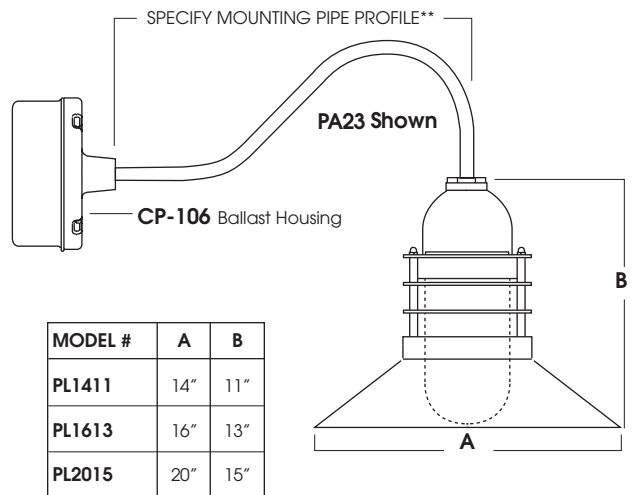

PIER LIGHT
CF / INC / MH

RLM
SERIES

PRODUCT INFORMATION:

- Pier Light is one of our most popular RLM styles.
- Fixture is constructed of spun and die cast aluminum.
- Compact fluorescent, metal halide and incandescent lamping available.
- Choose from 20 powdercoat finishes. Interior finished gloss white with color exterior.
- Standard fixture damp location listed.
- WL-Wet location available.
- Manufactured and built to UL standard No 1598.

MODEL #	A	B
PL1411	14"	11"
PL1613	16"	13"
PL2015	20"	15"

MODEL	WATTS	BALLAST	LAMP ENCLOSURE	MOUNTING	FINISH***
PL1411CF PL1613CF PL2015CF	13/18/26/32/42 13/18/26/32/42 13/18/26/32/42	EX - Electronic, 120/277v (18/26/32/42) EMRM -CF Remote Emergency battery pack	MAX 26w CF / 70w MH / 100w INC GJ1 -Glass Lamp Enclosure FJ1 -Frosted Lamp Enclosure CG1 -Cast Wire Guard MAX 42w CF / 100w MH 150w INC	WALL MOUNT PA23 - See RLM Mounting Page for available arm options CP6 -Wall Pipe Interface (INC) CP3 -CP6 Decorative Cover (INC) CP106 -Wall Ballast Housing (CF/MH)	GW -Gloss White GB -Gloss Black EG -Evergreen VE -Verde Green AY -Aero Yellow BL -Blue Streak OR -Orange RD -Red Baron BZ -Bronze CO -Copper Metallic SI -Silver MM -Metal Finish (Brushed Copper, Brushed Aluminum, Polished Brass) <i>consult factory</i> CC -Cusom Color
PL1411MH PL1613MH PL2015MH	50/70/100 50/70/100 50/70/100	EX - Electronic, 120/277v (50/70/100) RMB -MH Remote F-Can, Magnetic Ballast REB -MH Remote Electronic Ballast	GJ2 -Glass Lamp Enclosure FJ2 -Frosted Lamp Enclosure WL -Wet Location SS1 -Side Glare Shield BS1 -Bottom Glare Shield	CEILING MOUNT CD* -Cord and Cable Mount CDCC* -Coil Cord and Cable Mount CM* -Cord Mount HM* -Hang Straight Pendant PM* -Pendant/Straight Mount CP13 -Ballast Housing	
PL1411INC PL1613INC PL2015INC	100w 150w 200w			* Specify Length in inches	
PL1411CF	26	EX	GJ2 WL	PA23 / CP106	GW *** See SPECTRUM Color Chart for a full list