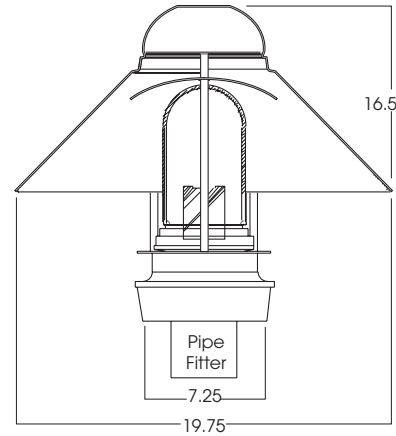

INFINIUM™
PARK LIGHTER SERIES
 14 WATT LED

RLM
SERIES

GW- Gloss White Finish Shown

PRODUCT INFORMATION:

- The Park Lighter Series offers rugged design and pole mounting options.
- Optics and lamping designed to produce .5fc while using indirect lighting.
- Fixture is constructed of spun and die cast aluminum.
- Infinium™ "PulseTech" LED lamping, (50,000 hrs. lamp life).
- Each high powered LED produces point source quality and luminaire focus.
- High flux density 14 watt LED.
- 50,000 Hours LED system life.
- Choose from 5 Kelvin temperatures and 3 beam spreads.
- Choose from 20 powdercoat finishes, gloss white interior.
- Standard fixture WL-Wet location listed.
- Manufactured and built to UL standard No 1598.

KELVIN°	WATTAGE	LUMENS
27K°	14W	350
31K°	14W	375
35K°	14W	400
41K°	14W	480
55K°	14W	560

MODEL	WATTS	KELVIN	BEAM	DRIVER	LAMP ENCLOSURE	POLE FITTER	FINISH***
PK1910LED Parklighter LED Exterier Fixture	14w	27K -2700° K 31K -3100° K 35K -3500° K 41K -4100° K 55K -5500° K	ND MD WD	E1 -120v E2 -277v	GJ2 -Glass Lamp Enclosure FJ2 -Frosted Lamp Enclosure WL -Wet Location	PF3 -Fitter for 3" O.D. Pole PF4 -Fitter for 4" O.D. Pole	GW -Gloss White GB -Gloss Black EG -Evergreen VE -Verde Green AY -Aero Yellow BL -Blue Streak OR -Orange RD -Red Baron BZ -Bronze CO -Copper Metallic SI -Silver MM -Metal Finish (Brushed Copper, Brushed Aluminum, Polished Brass) <i>consult factory</i> CC -Cusom Color
PK1910LED	14W	31K	MD	E1	GJ2 WL	PF3	GW

*** See SPECTRUM Color Chart for a full list

Dimensions shown are nominal. Spectrum Lighting is continually improving products and reserves the right to make changes that will not alter performance or appearance with or without written notice.