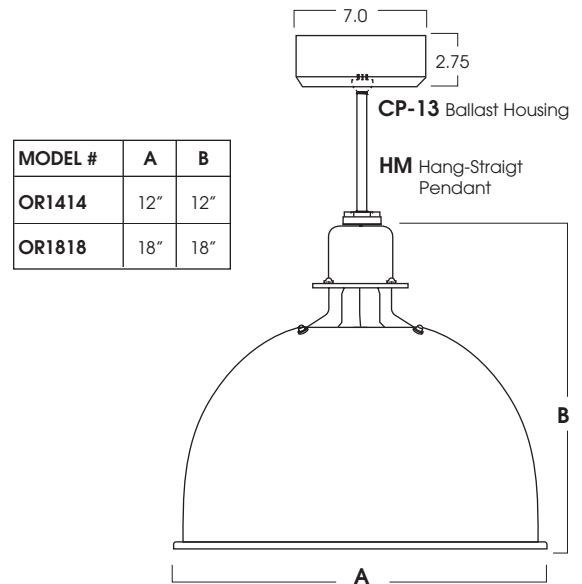

## PRODUCT INFORMATION:

- The Open Reflector RLM offers 80% downlight and 20% up-light.
- Fixture is constructed of spun and die cast heavy gauge aluminum.
- Compact fluorescent, metal halide and incandescent lamping available.
- Choose from 20 powdercoat finishes. Interior finished glass white with color exterior.
- Standard fixture damp location listed.
- Manufactured and built to UL standard No 1598.

\* Specify Length in inches

\*\*\* See SPECTRUM Color Chart for a full list

Dimensions shown are nominal. Spectrum Lighting is continually improving products and reserves the right to make changes that will not alter performance or appearance with or without written notice.