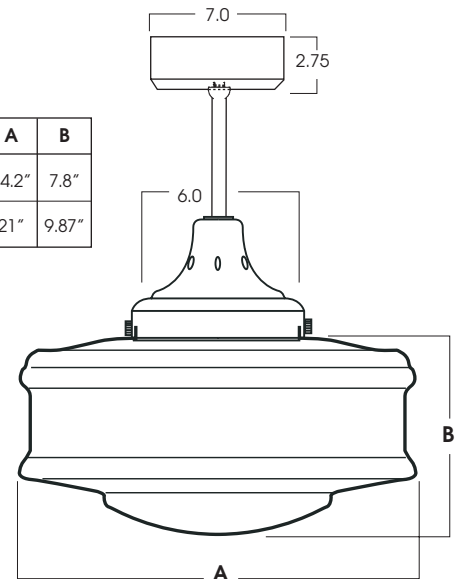

GLASS SHADE
CF / INC / MH

RLM
SERIES

GW-Gloss White Finish Shown

PRODUCT INFORMATION:

- The Glass Shade offers traditional looks with modern lamping options.
- Fixture trim is spun heavy gauge aluminum, or brass.
- Seamless hand blown milk white glass.
- Compact fluorescent, metal halide and incandescent lamping available.
- Choose from 20 powdercoat trim finishes.
- Standard fixture damp location listed.
- Manufactured and built to UL standard No 1598.

MODEL #	A	B
GS1410	14.2"	7.8"
GS2112	21"	9.87"

MODEL	WATTS	BALLAST	MOUNTING	FINISH***
GS1410CF GS2112CF	13/18/26/32/42 (1 or 2) 13/18/26/32/42	EX - Electronic, 120/277v (18/26/32/42) EMRM -CF Remote Emergency battery pack	CEILING MOUNT CD* -Cord and Cable Mount CDCC* -Coil Cord and Cable Mount CM* -Cord Mount HM* -Hang Straight Pendant PM* -Pendant/Straight Mount CP7 -Deco Ballast Housing (1-2 MH) CP13 -Ballast Housing (1-2 MH)	GW -Gloss White GB -Gloss Black EG -Evergreen VE -Verde Green AY -Aero Yellow BL -Blue Streak OR -Orange RD -Red Baron BZ -Bronze CO -Copper Metallic SI -Silver MM -Metal Finish (Brushed Copper, Brushed Aluminum, Polished Brass) <i>consult factory</i> CC -Cusom Color
GS1410MH GS2112MH	50/70 50/70	EX - Electronic, 120/277v (50/70) RMB -MH Remote F-Can, Magnetic Ballast REB -MH Remote Electronic Ballast		
GS1410INC GS2112INC	150w 200w			
GS1410CF	42	EX	CP13 / HM24 <small>* Specify Length in inches</small>	GW <small>*** See SPECTRUM Color Chart for a full list</small>