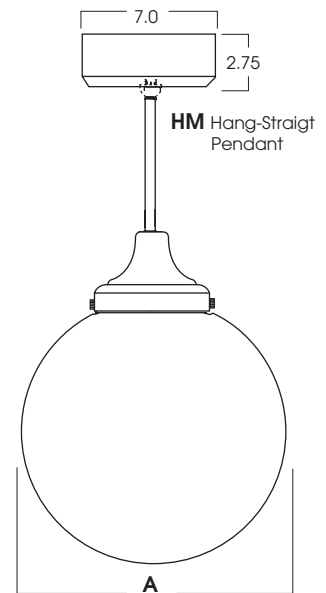

BZ- Bronze Finish Shown

GIANT GLOBE PENDANT

CF / INC / MH

PRODUCT INFORMATION:

- Giant frosted acrylic globe fixture available up to 24" diameter*.
 - Canopy and fitter of spun and die cast aluminum.
 - Compact fluorescent, metal halide and incandescent lamping available.
 - Choose from 20 powdercoat finishes.
 - Standard fixture damp location listed.
 - WL-Wet location available.
 - Manufactured and built to UL standard No 1598.
- *Special order 36" globe available, consult factory.

MODEL #	A
GP1200	12"
GP1600	16"
GP2000	20"
GP2400	24"

MODEL	WATTS	BALLAST	MOUNTING	FINISH***
GP1200CF	18/26/32/42	EX - Electronic, 120/277v (18/26/32/42/57)	CEILING MOUNT	GW -Gloss White
GP1600CF	(1-2) 18/26/32/42/57	EMRM -CF Remote Emergency battery pack	CD* -Cord and Cable Mount	GB -Gloss Black
GP2000CF	(1-3) 26/32/42/57		CDCC* -Coil Cord and Cable Mount	EG -Evergreen
GP2400CF	(1-4) 26/32/42 (1-3) 57		CM* -Cord Mount	VE -Verde Green
GP1200MH	50/70	EX - Electronic, 120/277v (50/70/100/150)	HM* -Hang Straight Pendant	AY -Aero Yellow
GP1600MH	50/70/100	RMB -MH Remote F-Can, Magnetic Ballast	PM* -Pendant/Straight Mount	BL -Blue Streak
GP2000MH	70/100/150		CP7 -Deco Ballast Housing (1-2 MH)	OR -Orange
GP2400MH	70/100/150	REB -MH Remote Electronic Ballast	CP13 -Ballast Housing (1-2 MH)	RD -Red Baron
GP1200INC	60/70/100		CP15 -Ballast Housing (2-4 MH)	BZ -Bronze
GP1600INC	60/70/100/150			CO -Copper Metallic
GP2000INC	70/100/150/200			SI -Silver
GP2400INC	70/100/150/200/250			MM -Metal Finish (Brushed Copper, Brushed Aluminum, Polished Brass) <i>consult factory</i>
GP1600CF	257	EX	* Specify Length in inches HM36 / CP13	CC -Cusom Color
				*** See SPECTRUM Color Chart for a full list