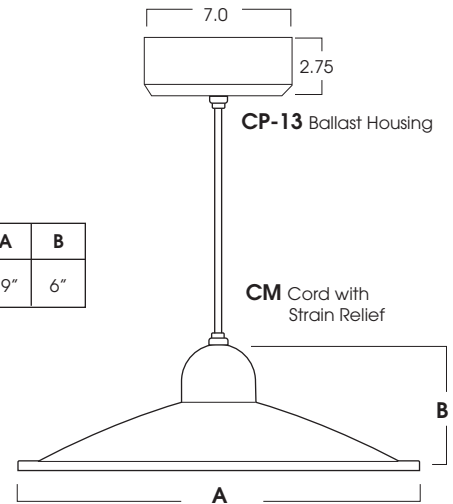

FLAT PENDANT CF / INC

RLM SERIES

BZ- Bronze Finish Shown

PRODUCT INFORMATION:

- The Flat Pendant is a simple interior pendant.
- Fixture is constructed of spun and die cast aluminum.
- Compact fluorescent, and incandescent lamping available.
- Choose from 20 powdercoat finishes. Interior finished gloss white with color exterior.
- Standard fixture damp location listed.
- Manufactured and built to UL standard No 1598.

MODEL #	A	B
FP1906	19"	6"

MODEL	WATTS	BALLAST	LAMP ENCLOSURE	MOUNTING	FINISH***
FP1906CF	18/26/32/42	EX - Electronic, 120/277v (18/26/32/42) EMRM -CF Remote Emergency battery pack	MAX 42w CF / 100w MH / 150w INC FJ1 -Frosted Lamp Enclosure WJ1 -Wire Guard CG1 -Cast Wire Guard FJ2 -Frosted Lamp Enclosure PJ3 -Prismatic Lamp Enclosure WJ2 -Wire Gard	CEILING MOUNT CD* -Cord and Cable Mount CDCC* -Coil Cord and Cable Mount CM* -Cord Mount HM* -Hang Straight Pendant PM* -Pendant/Straight Mount CP13 -Ballast Housing	GW -Gloss White GB -Gloss Black EG -Evergreen VE -Verde Green AY -Aero Yellow BL -Blue Streak OR -Orange RD -Red Baron BZ -Bronze CO -Copper Metallic SI -Silver MM -Metal Finish (Brushed Copper, Brushed Aluminum, Polished Brass) <i>consult factory</i> CC -Cusom Color
FP1906INC	100w				
FP1906CF	42	EX	FJ2 WL	HM36 / CP13 <small>* Specify Length in inches</small>	GW *** See SPECTRUM Color Chart for a full list