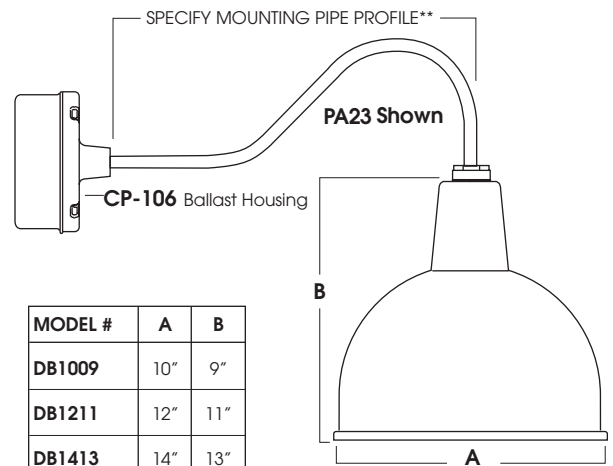

## PRODUCT INFORMATION:

- Deep Bowl is one of our most popular RLM styles.
- Fixture is constructed of spun heavy gauge aluminum
- Compact fluorescent, metal halide and incandescent lamping available.
- Choose from 20 powdercoat finishes. Interior finished gloss white with color exterior.
- Standard fixture damp location listed.
- WL-Wet location available.
- Manufactured and built to UL standard No 1598.