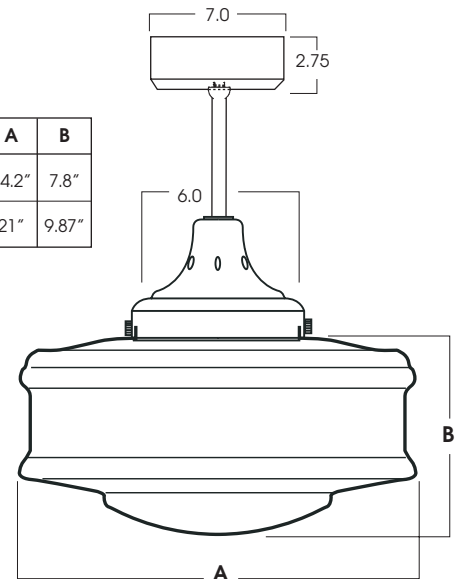

**GLASS SHADE**  
CF / INC / MH

**RLM**  
**SERIES**

GW-Gloss White Finish Shown

**PRODUCT INFORMATION:**

- The Glass Shade offers traditional looks with modern lamping options.
- Fixture trim is spun heavy gauge aluminum, or brass.
- Seamless hand blown milk white glass.
- Compact fluorescent, metal halide and incandescent lamping available.
- Choose from 20 powdercoat trim finishes.
- Standard fixture damp location listed.
- Manufactured and built to UL standard No 1598.

MODEL #	A	B
GS1410	14.2"	7.8"
GS2112	21"	9.87"

MODEL	WATTS	BALLAST	MOUNTING	FINISH***
GS1410CF GS2112CF	13/18/26/32/42 (1 or 2) 13/18/26/32/42	EX - Electronic, 120/277v (18/26/32/42) EMRM -CF Remote Emergency battery pack	<b>CEILING MOUNT</b> CD* -Cord and Cable Mount CDCC* -Coil Cord and Cable Mount CM* -Cord Mount HM* -Hang Straight Pendant PM* -Pendant/Straight Mount CP7 -Deco Ballast Housing (1-2 MH) CP13 -Ballast Housing (1-2 MH)	GW -Gloss White GB -Gloss Black EG -Evergreen VE -Verde Green AY -Aero Yellow BL -Blue Streak OR -Orange RD -Red Baron BZ -Bronze CO -Copper Metallic SI -Silver MM -Metal Finish (Brushed Copper, Brushed Aluminum, Polished Brass) <i>consult factory</i> CC -Cusom Color
GS1410MH GS2112MH	50/70 50/70	EX - Electronic, 120/277v (50/70) RMB -MH Remote F-Can, Magnetic Ballast REB -MH Remote Electronic Ballast		
GS1410INC GS2112INC	150w 200w			
<b>GS1410CF</b>	<b>42</b>	<b>EX</b>	<b>CP13 / HM24</b> <small>* Specify Length in inches</small>	<b>GW</b> <small>*** See SPECTRUM Color Chart for a full list</small>