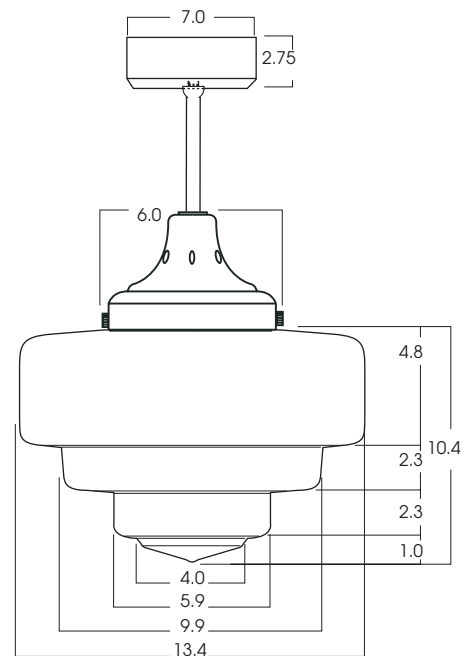

**GLASS SHADE**  
CF / INC / MH

**RLM**  
**SERIES**

GW-Gloss White Finish Shown

**PRODUCT INFORMATION:**

- The Glass Shade offers traditional looks with modern lamping options.
- Fixture trim is spun heavy gauge aluminum, or brass.
- Seamless hand blown milk white glass.
- Compact fluorescent, metal halide and incandescent lamping available.
- Choose from 20 powdercoat trim finishes.
- Standard fixture damp location listed.
- Manufactured and built to UL standard No 1598.

**STEPPED GLASS**  
CF / INC / MH

**RLM**  
**SERIES**

MM / PB-Polished Brass Finish Shown

**PRODUCT INFORMATION:**

- The Stepped Glass offers traditional looks with modern lamping options.
- Fixture trim is spun heavy gauge aluminum, or brass.
- Seamless hand blown milk white glass.
- Compact fluorescent, metal halide and incandescent lamping available.
- Choose from 20 powdercoat trim finishes.
- Standard fixture damp location listed.
- Manufactured and built to UL standard No 1598.