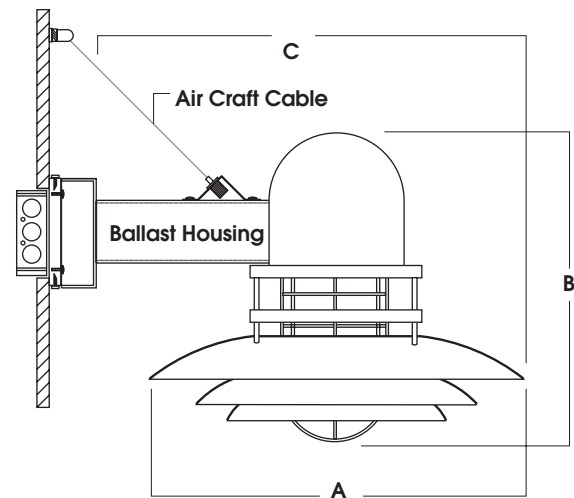

**CONCORDIA**  
CF / INC / MH

**RLM**  
**SERIES**

**PRODUCT INFORMATION:**

- The Concordia is one of our exclusive RLM styles.
- Fixture is constructed of spun and die cast heavy gauge aluminum.
- Compact fluorescent, metal halide and incandescent lamping available.
- Choose from 20 powdercoat finishes. Interior finished gloss white with color exterior.
- Standard fixture damp location listed.
- WL-Wet location available.
- Manufactured and built to UL standard No 1598

MODEL #	A	B	C
CN1812	18"	16"	22"

MODEL	WATTS	BALLAST	LAMP ENCLOSURE	MOUNTING	FINISH***
CN1812CF	13/18/26/32/42	EX - Electronic, 120/277v (18/26/32/42) EMRM -CF Remote Emergency battery pack	<b>MAX 42w CF / 100w MH / 200w INC</b> GJ2 -Glass Lamp Enclosure FJ2 -Frosted Lamp Enclosure PJ3 -Prismatic Lamp Enclosure WL -Wet Location SS2 -Side Glare Shield BS2 -Bottom Glare Shield	WM -Wall Mount (standard) CD* -Cord and Cable Mount CDCC* -Coil Cord and Cable Mount CM* -Cord Mount HM* -Hang Straight Pendant HMAT* -Adjustable Length Hang Straight Pendant PM* -Pendant/Straight Mount CP13 -Ballast Housing	GW -Gloss White GB -Gloss Black EG -Evergreen VE -Verde Green AY -Aero Yellow BL -Blue Streak OR -Orange RD -Red Baron BZ -Bronze CO -Copper Metallic SI -Silver MM -Metal Finish (Brushed Copper, Brushed Aluminum, Polished Brass) <i>consult factory</i> CC -Cusom Color
CN1812MH	50/70/100	EX - Electronic, 120/277v (50/70/100) RMB -MH Remote F-Can, Magnetic Ballast REB -MH Remote Electronic Ballast			
CN1812INC	200w				
<b>CN1812CF</b>	<b>42</b>	<b>EX</b>	<b>GJ2 WL</b>	<b>WM</b>	<b>GW</b>

NOTE: Wall canopy size may change with specialized ballast.  
\* Specify Length in inches See Speculume Mounting Page

\*\*\* See SPECTRUM Color Chart for a full list

Dimensions shown are nominal. Spectrum Lighting is continually improving products and reserves the right to make changes that will not alter performance or appearance with or without written notice.