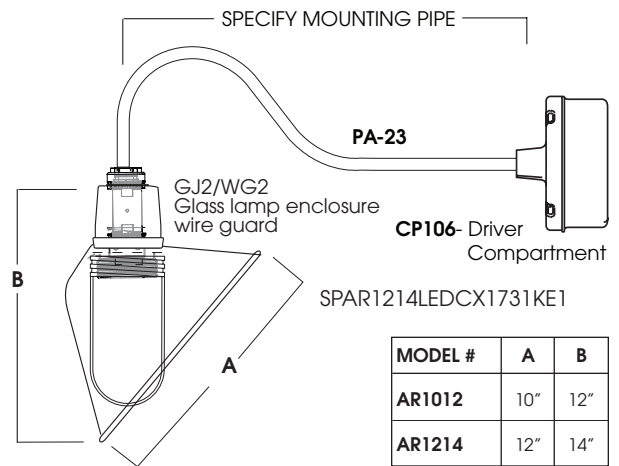

**INFINIUM™**  
**ANGLED REFLECTOR**  
 17 WATT LED

**RLM**  
**SERIES**

OR- Orange Finish Shown

**PRODUCT INFORMATION:**

- Angled Reflector light is perfect for a variety of sign and surface lighting applications.
- Fixture is constructed of spun and die cast aluminum.
- LED system is replaceable and upgradeable.
- Choose from 20 powdercoat finishes. Interior finished gloss white with color exterior. Standard fixture damp location listed.
- WL-Wet location available.
- Manufactured and built to UL standard No 1598.

MODEL #	A	B
AR1012	10"	12"
AR1214	12"	14"

MODEL	WATTS	KELVIN	BEAM	DRIVER	LAMP ENCL.	MOUNTING	FINISH***
AR1012LEDCX AR1214LEDCX	17W	27K -2700° K 31K -3100° K 35K -3500° K 41K -4100° K 55K -5500° K	ND MD WD	E1 - Electronic, 120V E2 - Electronic, 277V	<b>FITS AR1012 LED17CE</b> GJ1 -Glass Lamp Enclosure FJ1 -Frosted Lamp Enclosure WJ1 -Wire Guard CG1 -Cast Wire Guard <b>FITS AR1214 LED17CE</b> GJ2 -Glass Lamp Enclosure FJ2 -Frosted Lamp Enclosure WJ2 -Wire Guard  WL -Wet Location	PA23 - See RLM Mounting Page for available arm options CP6 -Wall Pipe Interface CP3 -CP6 Decorative Cover CP106 -Wall Ballast Housing	GW -Gloss White GB -Gloss Black EG -Evergreen VE -Verde Green AY -Aero Yellow BL -Blue Streak OR -Orange RD -Red Baron BZ -Bronze CO -Copper Metallic SI -Silver MM -Metal Finish (Brushed Copper, Brushed Aluminum, Polished Brass) <i>consult factory</i> CC -Cusom Color
<b>AR1012LEDCX</b>	<b>17W</b>	<b>31K</b>	<b>MD</b>	<b>E1</b>	<b>GJ1/WL</b>	<b>PA23/C106</b>	<b>GW</b> *** See SPECTRUM Color Chart for a full list