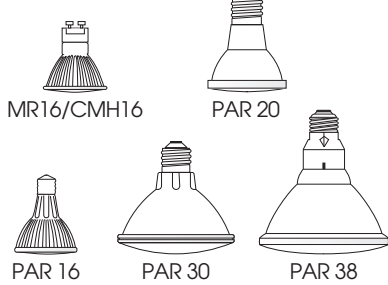

SPECTRUM RECESSED SERIES FILTER OPTIONS

LAMP

STEP 1

SPECIFY LENS HOLDER SIZE AND COLOR	
LH 16	MR16/PAR16/CMH16
LH 20	PAR20 Lens Holder
LH 30	PAR30 Lens Holder
LH 38	PAR38 Lens Holder

STEP 2

SPECIFY LENS SIZE AND COLOR	
LN 16 #	
LN 20 #	
LN 30 #	
LN 38 #	

SPECIFY HEX LOUVER SIZE	
	HL 16
	HL 20
	HL 30
	HL 38

ORDER EXAMPLE

LH16 / LN16 # 142 / HL16

CUSTOM APPLICATIONS

We can fit lenses into "Splays" for custom applications.

Color Filter Options

Color/Types	Model No.	Color/Types	Model No.
Lemon Yellow 	#101	Violet 	#139
Canary 	#102	Azure Blue 	#148
Medium Amber 	#164	Primary Blue 	#144
Dark Amber 	#165	Sky Blue 	#142
Light Peach 	#204	Ice Blue 	#302
Orange 	#167	Turquoise 	#149
Red 	#180	Light Green 	#152
Flame 	#208	Medium Green 	#157
Plum 	#211	Emerald Green 	#403
Grape 	#138	Deep Green 	#405
Light Rose 	#171	Medium Bronze 	#505
Pale Pink 	#170	Light Bronze 	#504
Medium Pink 	#172A	Gray 	#603
Lavender 	#133B	Light Gray 	#602