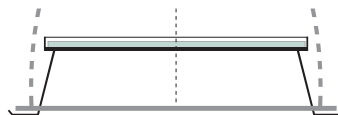

SPECTRUM RECESSED SERIES FILTER OPTIONS

LAMP

STEP 1

SPECIFY LENS HOLDER SIZE AND COLOR	
LH 16	MR16/PAR16/CMH16
LH 20	PAR20 Lens Holder
LH 30	PAR30 Lens Holder
LH 38	PAR38 Lens Holder

STEP 2

SPECIFY LENS SIZE AND COLOR	
LN 16 #	
LN 20 #	
LN 30 #	
LN 38 #	

SPECIFY HEX LOUVER SIZE	
	HL 16
	HL 20
	HL 30
	HL 38

ORDER EXAMPLE

LH16 / LN16 # 142 / HL16

CUSTOM APPLICATIONS

We can fit lenses into "Splays" for custom applications.

Color Filter Options

Color/Types	Model No.	Color/Types	Model No.
Lemon Yellow 	#101	Violet 	#139
Canary 	#102	Azure Blue 	#148
Medium Amber 	#164	Primary Blue 	#144
Dark Amber 	#165	Sky Blue 	#142
Light Peach 	#204	Ice Blue 	#302
Orange 	#167	Turquoise 	#149
Red 	#180	Light Green 	#152
Flame 	#208	Medium Green 	#157
Plum 	#211	Emerald Green 	#403
Grape 	#138	Deep Green 	#405
Light Rose 	#171	Medium Bronze 	#505
Pale Pink 	#170	Light Bronze 	#504
Medium Pink 	#172A	Gray 	#603
Lavender 	#133B	Light Gray 	#602