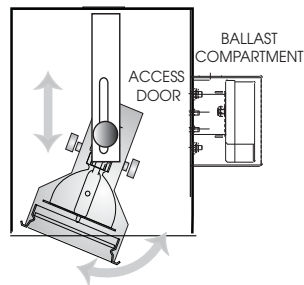

6" MODULAR MH SERIES ADJUSTABLE/ROTATING 1- 6 HEAD PAR30/T4

RCY6MH
SPECTRUM
GOLD SERIES™

FEATURES & SPECIFICATIONS:

- EFEX² Series MH Square aperture. Choose from multiple head configurations.
- Intended for Non-IC Grid ceiling new construction.
- Frame constructed of 20 ga. aluminum.
- Supplied with 27" long, heavy ga. galvanized steel bar hangers.
- PZ fitter allows trimless installation. Ballasts shall be integrally mounted, electronic sound rated "A", multi-volt 120v or 277v.

SERIES	WATTS	BALLAST	LAMP	DISTRIBUTION	OPTIONS	INTERIOR FINISH
RCY606 6" Square/1 Lamp Adjustable	1XMH39	EX -Electronic, multi-volt 120v or 277v	T4 PAR30	ND -Narrow MD -Medium WD -Wide	CB24 -C-Channel bars 1-470 GC -Grid Ceiling FS -Fuse holder/ fuse QRS120 -Quartz Restrike-120v QRS277 -Quartz Restrike-277v	MW -Matte White MB -Matte Black CC -Custom Color
RCY612 6" Square/2 Lamp Adjustable	2XMH39					
RCY618 6" Square/3 Lamp Adjustable	3XMH39					
RCY624 6" Square/4 Lamp Adjustable	4XMH39					
RCY636 6" Square/6 Lamp Adjustable	6XMH39					
RCY618	3XMH39					