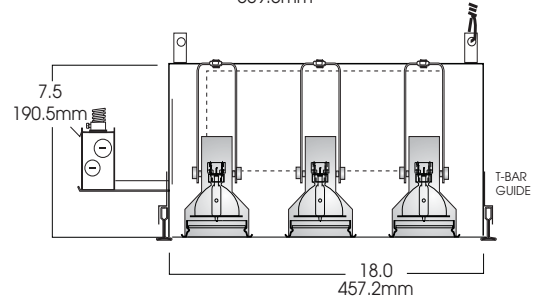

6" MODULAR MH SERIES ADJUSTABLE/ROTATING 1- 6 HEAD PAR30/T4

RCY6MH
SPECTRUM
GOLD SERIES™

FEATURES & SPECIFICATIONS:

- EFEX² Series MH Square aperture. Choose from multiple head configurations.
- Intended for Non-IC Grid ceiling new construction.
- Frame constructed of 20 ga. aluminum.
- Supplied with 27" long, heavy ga. galvanized steel bar hangers.
- PZ fitter allows trimless installation. Ballasts shall be integrally mounted, electronic sound rated "A", multi-volt 120v or 277v.

SERIES	WATTS	BALLAST	LAMP	DISTRIBUTION	OPTIONS	INTERIOR FINISH
RCY606 6" Square/1 Lamp Adjustable	1XMH39	EX -Electronic, multi-volt 120v or 277v	T4 PAR30	ND -Narrow MD -Medium WD -Wide	CB24 -C-Channel bars 1-470 GC -Grid Ceiling FS -Fuse holder/ fuse QRS120 -Quartz Restrike-120v QRS277 -Quartz Restrike-277v	MW -Matte White MB -Matte Black CC -Custom Color
RCY612 6" Square/2 Lamp Adjustable	2XMH39					
RCY618 6" Square/3 Lamp Adjustable	3XMH39					
RCY624 6" Square/4 Lamp Adjustable	4XMH39					
RCY636 6" Square/6 Lamp Adjustable	6XMH39					
RCY618	3XMH39					

Dimensions shown are nominal. Spectrum Lighting is continually improving products and reserves the right to make changes that will not alter performance or appearance with or without written notice.

PROJECT:	TYPE:
CAT.	