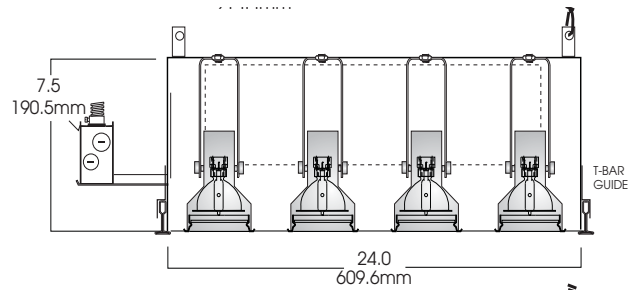

6" MODULAR MH SERIES ADJUSTABLE/ROTATING 1- 6 HEAD PAR30/T4

RCY6MH
SPECTRUM
GOLD SERIES™

FEATURES & SPECIFICATIONS:

- EFEX² Series MH Square aperture. Choose from multiple head configurations.
- Intended for Non-IC Grid ceiling new construction.
- Frame constructed of 20 ga. aluminum.
- Supplied with 27" long, heavy ga. galvanized steel bar hangers.
- PZ fitter allows trimless installation. Ballasts shall be integrally mounted, electronic sound rated "A", multi-volt 120v or 277v.

SERIES	WATTS	BALLAST	LAMP	DISTRIBUTION	OPTIONS	INTERIOR FINISH
RCY606 6" Square/1 Lamp Adjustable	1XMH39	EX -Electronic, multi-volt 120v or 277v	T4 PAR30	ND -Narrow MD -Medium WD -Wide	CB24 -C-Channel bars 1-470 GC -Grid Ceiling FS -Fuse holder/ fuse QRS120 -Quartz Restrike-120v QRS277 -Quartz Restrike-277v	MW -Matte White MB -Matte Black CC -Custom Color
RCY612 6" Square/2 Lamp Adjustable	2XMH39					
RCY618 6" Square/3 Lamp Adjustable	3XMH39					
RCY624 6" Square/4 Lamp Adjustable	4XMH39					
RCY636 6" Square/6 Lamp Adjustable	6XMH39					
RCY618	3XMH39					