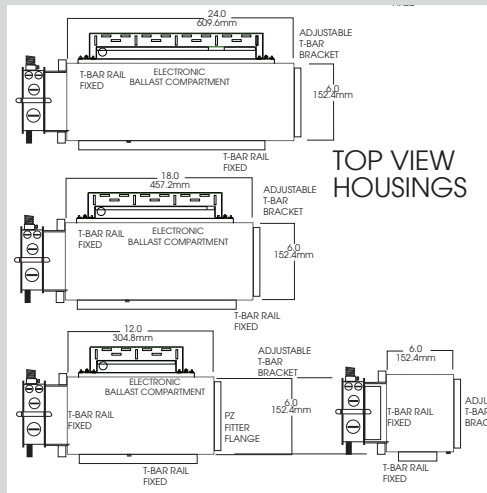

6" MODULAR MH SERIES ADJUSTABLE/ROTATING 1- 6 HEAD PAR30/T4

RCY6MH
SPECTRUM
GOLD SERIES™

FEATURES & SPECIFICATIONS:

- EFEX² Series MH Square aperture. Choose from multiple head configurations.
- Intended for Non-IC Grid ceiling new construction.
- Frame constructed of 20 ga. aluminum.
- Supplied with 27" long, heavy ga. galvanized steel bar hangers.
- PZ fitter allows trimless installation. Ballasts shall be integrally mounted, electronic sound rated "A", multi-volt 120v or 277v.

SERIES	WATTS	BALLAST	LAMP	DISTRIBUTION	OPTIONS	INTERIOR FINISH
RCY606 6" Square/1 Lamp Adjustable	1XMH39	EX -Electronic, multi-volt 120v or 277v	T4 PAR30	ND -Narrow MD -Medium WD -Wide	CB24 -C-Channel bars 1-470 GC -Grid Ceiling FS -Fuse holder/ fuse QRS120 -Quartz Restrike-120v QRS277 -Quartz Restrike-277v	MW -Matte White MB -Matte Black CC -Custom Color
RCY612 6" Square/2 Lamp Adjustable	2XMH39					
RCY618 6" Square/3 Lamp Adjustable	3XMH39					
RCY624 6" Square/4 Lamp Adjustable	4XMH39					
RCY636 6" Square/6 Lamp Adjustable	6XMH39					
RCY618	3XMH39					