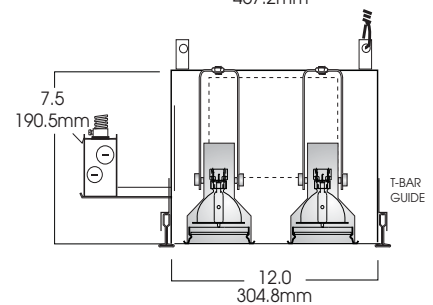

6" MODULAR MH SERIES ADJUSTABLE/ROTATING 1- 6 HEAD PAR30/T4

RCY6MH
SPECTRUM
GOLD SERIES™

FEATURES & SPECIFICATIONS:

- EFEX² Series MH Square aperture. Choose from multiple head configurations.
- Intended for Non-IC Grid ceiling new construction.
- Frame constructed of 20 ga. aluminum.
- Supplied with 27" long, heavy ga. galvanized steel bar hangers.
- PZ fitter allows trimless installation. Ballasts shall be integrally mounted, electronic sound rated "A", multi-volt 120v or 277v.

SERIES	WATTS	BALLAST	LAMP	DISTRIBUTION	OPTIONS	INTERIOR FINISH
RCY606 6" Square/1 Lamp Adjustable	1XMH39	EX -Electronic, multi-volt 120v or 277v	T4 PAR30	ND -Narrow MD -Medium WD -Wide	CB24 -C-Channel bars 1-470 GC -Grid Ceiling FS -Fuse holder/ fuse QRS120 -Quartz Restrike-120v QRS277 -Quartz Restrike-277v	MW -Matte White MB -Matte Black CC -Custom Color
RCY612 6" Square/2 Lamp Adjustable	2XMH39					
RCY618 6" Square/3 Lamp Adjustable	3XMH39					
RCY624 6" Square/4 Lamp Adjustable	4XMH39					
RCY636 6" Square/6 Lamp Adjustable	6XMH39					
RCY618	3XMH39					