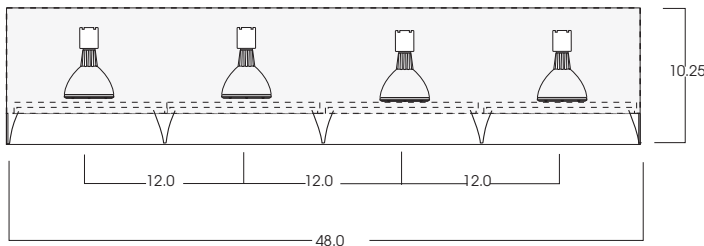

SPECTRUM RC SERIES WALL WASH FIXTURE PAR 20/30 70 WATT MAX

RCWW SERIES

PRODUCT INFORMATION:

- Metal Halide wall wash fixture may be mounted in continuous rows.
- Single threaded adjustment adjusts all lamps in fixture.
- Each section has spring-loaded hinged door with lens for even spread distribution.
- PAR30 Metal Halide lamps.
- Mounted directly to wall or ceiling.
- Pre-wired for single connection in fixture or at junction box.
- Electronic Ballasts 120/277
- Lamp location listed.
- Manufactured and tested to UL standard No. 1598.

ADJUST ALL LAMP AIMING
with single screw

OPEN DOOR FOR LAMP
ACCESS

SERIES	WATTS	BALLAST	LAMPS	OPTIONS	LENS	FINISH
RCWW0648MH Spectrum 4 Lamp Cove Fixture	20 39 70	EX -Electronic 120v-277v	4XPAR20 4XPAR30L	FS -Fuse holder and fuse LH20 -PAR20 Lens Holder LH30 -PAR30 Lens Holder LN20 -PAR20 Lens (see chart) LN30 -PAR30 Lens (see chart)	SO -Solite™ Micro-Prism lens SK -Skytex™ Linear Spread lens	MW -Matte White Powdercoat MB -Matte Black Powdercoat CC -Custom Color
RCWW0648MH	39	EX	4XPAR30L		SO	MW