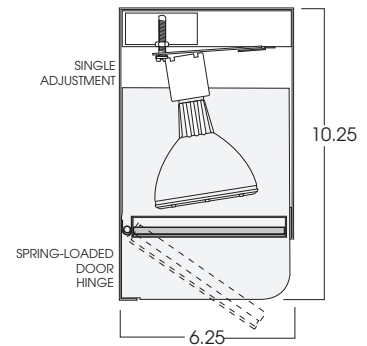

SPECTRUM RC SERIES WALL WASH FIXTURE PAR 20/30 70 WATT MAX

RCWW SERIES

PRODUCT INFORMATION:

- Metal Halide wall wash fixture may be mounted in continuous rows.
- Single threaded adjustment adjusts all lamps in fixture.
- Each section has spring-loaded hinged door with lens for even spread distribution.
- PAR30 Metal Halide lamps.
- Mounted directly to wall or ceiling.
- Pre-wired for single connection in fixture or at junction box.
- Electronic Ballasts 120/277
- Lamp location listed.
- Manufactured and tested to UL standard No. 1598.

ADJUST ALL LAMP AIMING
with single screw

OPEN DOOR FOR LAMP
ACCESS

SERIES	WATTS	BALLAST	LAMPS	OPTIONS	LENS	FINISH
RCWW0648MH Spectrum 4 Lamp Cove Fixture	20 39 70	EX -Electronic 120v-277v	4XPAR20 4XPAR30L	FS -Fuse holder and fuse LH20 -PAR20 Lens Holder LH30 -PAR30 Lens Holder LN20 -PAR20 Lens (see chart) LN30 -PAR30 Lens (see chart)	SO -Solite™ Micro-Prism lens SK -Skytex™ Linear Spread lens	MW -Matte White Powdercoat MB -Matte Black Powdercoat CC -Custom Color
RCWW0648MH	39	EX	4XPAR30L		SO	MW