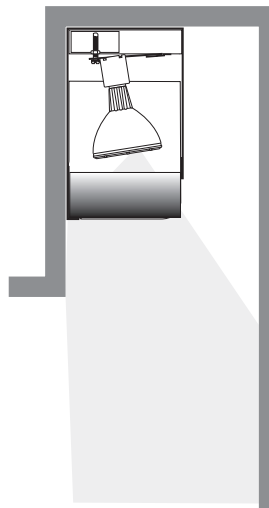

SPECTRUM RC SERIES WALL WASH FIXTURE PAR 20/30 70 WATT MAX

RCWW SERIES

PRODUCT INFORMATION:

- Metal Halide wall wash fixture may be mounted in continuous rows.
- Single threaded adjustment adjusts all lamps in fixture.
- Each section has spring-loaded hinged door with lens for even spread distribution.
- PAR30 Metal Halide lamps.
- Mounted directly to wall or ceiling.
- Pre-wired for single connection in fixture or at junction box.
- Electronic Ballasts 120/277
- Lamp location listed.
- Manufactured and tested to UL standard No. 1598.

ADJUST ALL LAMP AIMING
with single screw

OPEN DOOR FOR LAMP
ACCESS

SERIES	WATTS	BALLAST	LAMPS	OPTIONS	LENS	FINISH
RCWW0648MH Spectrum 4 Lamp Cove Fixture	20 39 70	EX -Electronic 120v-277v	4XPAR20 4XPAR30L	FS -Fuse holder and fuse LH20 -PAR20 Lens Holder LH30 -PAR30 Lens Holder LN20 -PAR20 Lens (see chart) LN30 -PAR30 Lens (see chart)	SO -Solite™ Micro-Prism lens SK -Skytex™ Linear Spread lens	MW -Matte White Powdercoat MB -Matte Black Powdercoat CC -Custom Color
RCWW0648MH	39	EX	4XPAR30L		SO	MW