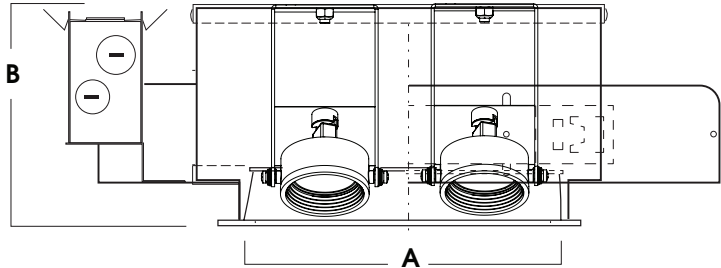

# 8" x 8" MODULAR LV SERIES 4 HEAD MR16

### FEATURES & SPECIFICATIONS:

- EFEX<sup>2</sup> Series MR16 Multiples offer MR16 lamping in a versatile multi-head platform.
- Matte white flange trim with choice of interior finishes.
- Intended for Non-IC new construction.
- Supplied with 27" long, heavy ga. galvanized steel bar hangers.
- Electronic 120V transformers (standard). Options for 277 V and Magnetic transformers available.
- Manufactured and tested to UL standard No 1598.

# OF LAMPS	AP. A	H. B	L. C	W. D	CUTOUT	WEIGHT
4 LAMP	8 x 8	8.5	16.0	12.0	8.7 sq	8.3 LBS

CROSS-SECTION

TOP VIEW

SERIES	LAMPS	TRANSFORMER	OPTIONS	INTERIOR FINISH	TRIM / FINISH
<b>RC88SQLV</b> 8"X8" / 4 Lamp Adjustable	<b>4xMR16</b>	<b>E1</b> -Electronic, 120v <b>E2</b> -Electronic, 277v <b>MGN-1</b> -Magnetic Transformer 120v <b>MGN-2</b> -Magnetic Transformer 277v <b>LEDE1</b> -MR16 LED Lamp 120v <b>LEDE2</b> -MR16 LED Lamp 27v	<b>LN16</b> -Lens option- (See Lens Page) <b>CB24</b> -C-Channel bars 1-470 <b>CCEA</b> -Chicago Ceiling Plenum CCEA <b>CR</b> -Corrosion Resistant 1-460 <b>MWL(**)</b> -Maximum Wattage dedicated transformer and label (20w, 37w, 50w) <b>FS</b> -Fuse holder/ fuse	<b>MW1</b> -Matte White <b>MB1</b> -Matte Black <b>CCI</b> -Custom Color	<b>AR0808</b> - <b>MW</b> -Matte White <b>GW</b> -Gloss White <b>MB</b> -Matte Black <b>GB</b> -Gloss Black <b>BZ</b> -Bronze <b>MT</b> -MiniTek <b>CC</b> -Custom Color
<b>RC88SQLV</b>	<b>4XMR16</b>	<b>E1</b>	<b>FS</b>	<b>MW1</b>	<b>AR0808 MW</b>