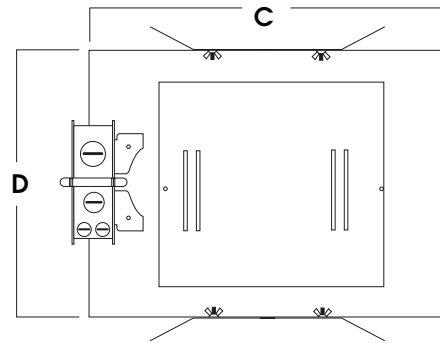

### FEATURES & SPECIFICATIONS:

- EFEX<sup>2</sup> Series MR16 Multiples offer MR16 lamping in a versatile multi-head platform.
- Matte white flange trim with choice of interior finishes.
- Intended for Non-IC new construction.
- Supplied with 27" long, heavy ga. galvanized steel bar hangers.
- Electronic 120V transformers (standard). Options for 277 V and Magnetic transformers available.
- Manufactured and tested to UL standard No 1598.

# OF LAMPS	AP. A	H. B	L. C	W. D	CUTOUT	WEIGHT
4 LAMP	8 x 8	8.5	16.0	12.0	8.7 sq	8.3 LBS

CROSS-SECTION

TOP VIEW

SERIES	LAMPS	TRANSFORMER	OPTIONS	INTERIOR FINISH	TRIM / FINISH
<b>RC88SQLV</b> 8"X8" / 4 Lamp Adjustable	<b>4xMR16</b>	<b>E1</b> -Electronic, 120v <b>E2</b> -Electronic, 277v <b>MGN-1</b> -Magnetic Transformer 120v <b>MGN-2</b> -Magnetic Transformer 277v <b>LEDE1</b> -MR16 LED Lamp 120v <b>LEDE2</b> -MR16 LED Lamp 27v	<b>LN16</b> -Lens option- (See Lens Page) <b>CB24</b> -C-Channel bars 1-470 <b>CCEA</b> -Chicago Ceiling Plenum CCEA <b>CR</b> -Corrosion Resistant 1-460 <b>MWL(**)</b> -Maximum Wattage dedicated transformer and label (20w, 37w, 50w) <b>FS</b> -Fuse holder/ fuse	<b>MW1</b> -Matte White <b>MB1</b> -Matte Black <b>CCI</b> -Custom Color	<b>AR0808</b> - <b>MW</b> -Matte White <b>GW</b> -Gloss White <b>MB</b> -Matte Black <b>GB</b> -Gloss Black <b>BZ</b> -Bronze <b>MT</b> -MiniTek <b>CC</b> -Custom Color
<b>RC88SQLV</b>	<b>4XMR16</b>	<b>E1</b>	<b>FS</b>	<b>MW1</b>	<b>AR0808 MW</b>