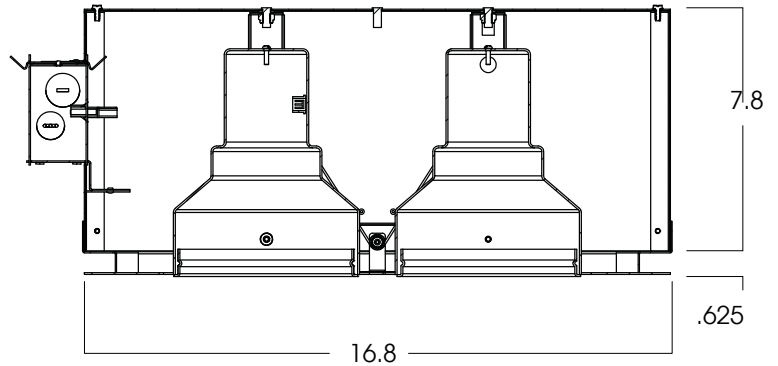

MODULAR INCANDESCENT SERIES **RC816IN**
PULL DOWN / ADJUSTABLE **SPECTRUM**
2 HEAD PAR38 **GOLD SERIES™**

FEATURES & SPECIFICATIONS:

- EFEX® Series PAR38 Incandescent multiples offer lamping in a versatile multi-head platform.
- Rectangular aperture.
- Lamp adjusts internally 40°.
- Lamp pulls down for greater adjustment.
- Lamp rotates 360°.
- Fixture constructed of 20 ga. galvanized steel, with choice of powdercoat finishes.
- Supplied with 27" long, heavy ga. galvanized steel bar hangers.
- For options detail, see page numbers listed below.
- Manufactured and built to UL standard No 1598.

| SERIES | LAMP | OPTIONS | INTERIOR FINISH | TRIM / FINISH |
|---|----------------|---|---|--|
| RC816INC 8"X 16" / 2 Lamp Adjustable PAR38 incandescent | 2XPAR38 | LN30 -Lens option- (See Lens Page) CB24 -C-Channel bars 1-470 FS -Holder/ fuse PD -Pull Down Mechanism | MWI -Matte White GWI -Gloss White MBI -Matte Black CCI -Custom Color | ET0816 MW -Matte White GW -Gloss White MB -Matte Black GB -Gloss Black BZ -Bronze MT -MiniTek CC -Custom Color |
| RC816PDINC | 2XPAR38 | PD | MWI | ET0816MW |