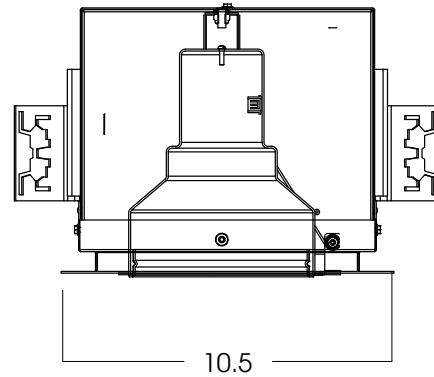

MODULAR INCANDESCENT SERIES **RC816IN**
PULL DOWN / ADJUSTABLE **SPECTRUM**
2 HEAD PAR38 **GOLD SERIES™**

FEATURES & SPECIFICATIONS:

- EFEX® Series PAR38 Incandescent multiples offer lamping in a versatile multi-head platform.
- Rectangular aperture.
- Lamp adjusts internally 40°.
- Lamp pulls down for greater adjustment.
- Lamp rotates 360°.
- Fixture constructed of 20 ga. galvanized steel, with choice of powdercoat finishes.
- Supplied with 27" long, heavy ga. galvanized steel bar hangers.
- For options detail, see page numbers listed below.
- Manufactured and built to UL standard No 1598.

| SERIES | LAMP | OPTIONS | INTERIOR FINISH | TRIM / FINISH |
|---|----------------|---|---|--|
| RC816INC 8"X 16" / 2 Lamp Adjustable PAR38 incandescent | 2XPAR38 | LN30 -Lens option- (See Lens Page) CB24 -C-Channel bars 1-470 FS -Holder/ fuse PD -Pull Down Mechanism | MWI -Matte White GWI -Gloss White MBI -Matte Black CCI -Custom Color | ET0816 MW -Matte White GW -Gloss White MB -Matte Black GB -Gloss Black BZ -Bronze MT -MiniTek CC -Custom Color |
| RC816PDINC | 2XPAR38 | PD | MWI | ET0816MW |