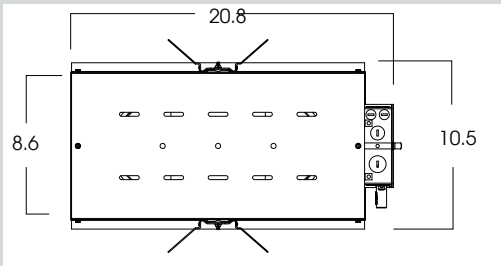

MODULAR INCANDESCENT SERIES **RC816IN**
PULL DOWN / ADJUSTABLE **SPECTRUM**
2 HEAD PAR38 **GOLD SERIES™**

FEATURES & SPECIFICATIONS:

- EFEX® Series PAR38 Incandescent multiples offer lamping in a versatile multi-head platform.
- Rectangular aperture.
- Lamp adjusts internally 40°.
- Lamp pulls down for greater adjustment.
- Lamp rotates 360°.
- Fixture constructed of 20 ga. galvanized steel, with choice of powdercoat finishes.
- Supplied with 27" long, heavy ga. galvanized steel bar hangers.
- For options detail, see page numbers listed below.
- Manufactured and built to UL standard No 1598.

| SERIES | LAMP | OPTIONS | INTERIOR FINISH | TRIM / FINISH |
|---|----------------|---|---|--|
| RC816INC 8"X 16" / 2 Lamp Adjustable PAR38 incandescent | 2XPAR38 | LN30 -Lens option- (See Lens Page) CB24 -C-Channel bars 1-470 FS -Holder/ fuse PD -Pull Down Mechanism | MWI -Matte White GWI -Gloss White MBI -Matte Black CCI -Custom Color | ET0816 MW -Matte White GW -Gloss White MB -Matte Black GB -Gloss Black BZ -Bronze MT -MiniTek CC -Custom Color |
| RC816PDINC | 2XPAR38 | PD | MWI | ET0816MW |