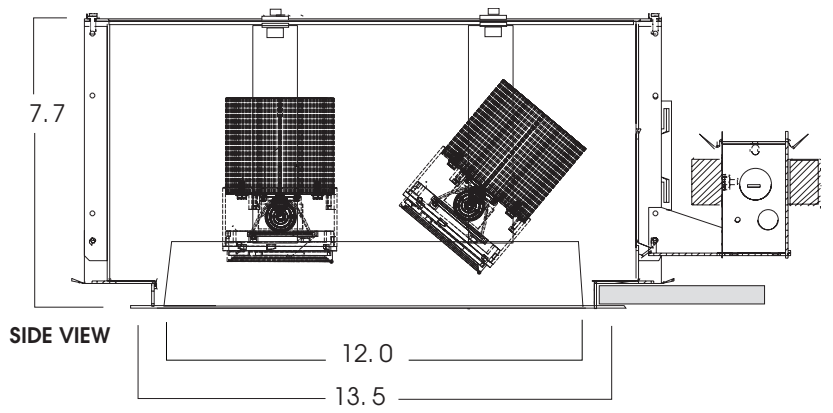

### FEATURES & SPECIFICATIONS:

- RC series multi-head modular fixture designed with LED.
- Single high powered LED produces point source quality and luminaire focus.
- Fixture heads rotate 360° / lock and tilt to 45° for optimal aiming.
- 50,000 hours rated LED systems life means low maintenance.
- 27K°, 31K°, 35K°, 41K°, and 51K° color options.
- Narrow, medium and wide beam spreads.
- All LED modules are replaceable and upgradable.
- Intended for Non-IC new construction.
- Supplied with 27" long, heavy ga. galvanized steel bar hangers.
- Manufactured and built to UL standard No 1598.