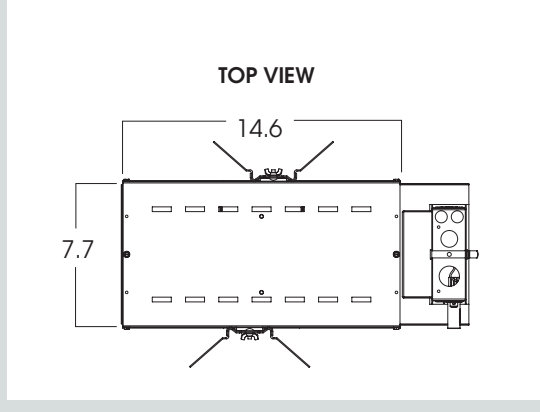

### FEATURES & SPECIFICATIONS:

- RC series multi-head modular fixture designed with LED.
- Single high powered LED produces point source quality and luminaire focus.
- Fixture heads rotate 360° / lock and tilt to 45° for optimal aiming.
- 50,000 hours rated LED systems life means low maintenance.
- 27K°, 31K°, 35K°, 41K°, and 51K° color options.
- Narrow, medium and wide beam spreads.
- All LED modules are replaceable and upgradable.
- Intended for Non-IC new construction.
- Supplied with 27" long, heavy ga. galvanized steel bar hangers.
- Manufactured and built to UL standard No 1598.