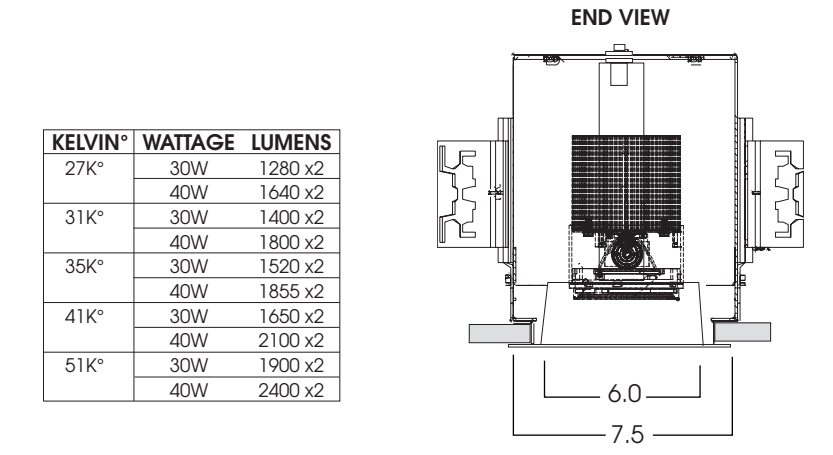

### FEATURES & SPECIFICATIONS:

- RC series multi-head modular fixture designed with LED.
- Single high powered LED produces point source quality and luminaire focus.
- Fixture heads rotate 360° / lock and tilt to 45° for optimal aiming.
- 50,000 hours rated LED systems life means low maintenance.
- 27K°, 31K°, 35K°, 41K°, and 51K° color options.
- Narrow, medium and wide beam spreads.
- All LED modules are replaceable and upgradable.
- Intended for Non-IC new construction.
- Supplied with 27" long, heavy ga. galvanized steel bar hangers.
- Manufactured and built to UL standard No 1598.