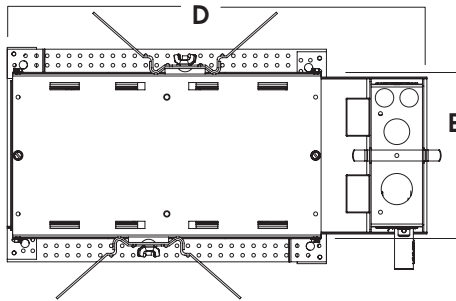

4" MODULAR LV SERIES SERENE CEILING/TRIMLESS

RC4PZ SERIES

1 / 2 / 3 / 4 HEAD MR16

FEATURES & SPECIFICATIONS:

- EFEX² Series MR16 multiples offer MR16 lampping in a versatile multi-head platform.
- Serene ceiling features trimless fitter (PZ) and true trimless installation
- Intended for Non-IC new construction.
- Supplied with 27" long, heavy ga. galvanized steel bar hangers.
- Electronic 120V transformers (standard). Options for 277 V and Magnetic transformers available.
- Manufactured and built to UL standard No 1598.

# OF LAMPS	APERTURE		H.	L.	W.	CUTOUT	WEIGHT
	A	B					
1 LAMP	4.6	4.6	6.75	12.5	7.5	5.1 x 5.1	6.3 LBS
2 LAMP	8.6	4.6	6.75	14.5	5.5	5.1 x 9.0	7.5 LBS
3 LAMP	12.6	4.6	6.75	18.5	7.5	5.1 x 13.0	8.9 LBS
4 LAMP	16.6	4.6	6.75	22.5	5.8	5.1 x 17.0	11.3 LBS