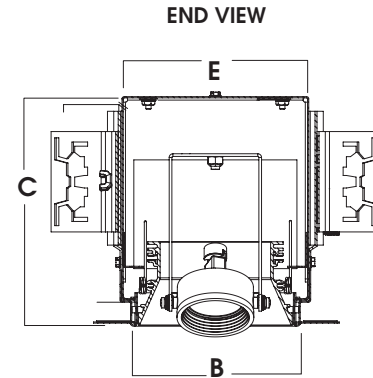

4" MODULAR LV SERIES SERENE CEILING/TRIMLESS

RC4PZ SERIES

1 / 2 / 3 / 4 HEAD MR16

FEATURES & SPECIFICATIONS:

- EFEX² Series MR16 multiples offer MR16 lampping in a versatile multi-head platform.
- Serene ceiling features trimless fitter (PZ) and true trimless installation
- Intended for Non-IC new construction.
- Supplied with 27" long, heavy ga. galvanized steel bar hangers.
- Electronic 120V transformers (standard). Options for 277 V and Magnetic transformers available.
- Manufactured and built to UL standard No 1598.

# OF LAMPS	APERTURE		H.	L.	W.	CUTOUT	WEIGHT
	A	B					
1 LAMP	4.6	4.6	6.75	12.5	7.5	5.1 x 5.1	6.3 LBS
2 LAMP	8.6	4.6	6.75	14.5	5.5	5.1 x 9.0	7.5 LBS
3 LAMP	12.6	4.6	6.75	18.5	7.5	5.1 x 13.0	8.9 LBS
4 LAMP	16.6	4.6	6.75	22.5	5.8	5.1 x 17.0	11.3 LBS