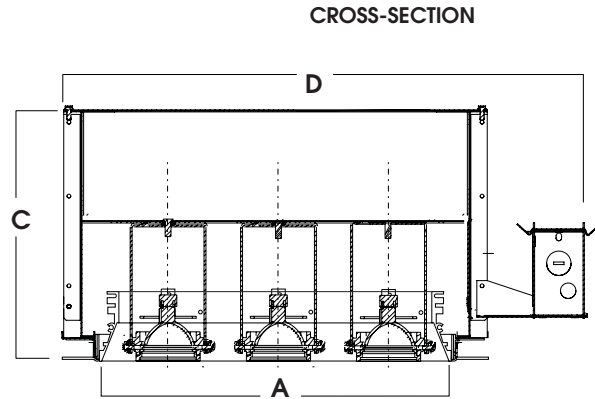

4" MODULAR LV SERIES SERENE CEILING/TRIMLESS

RC4PZ SERIES

1 / 2 / 3 / 4 HEAD MR16

FEATURES & SPECIFICATIONS:

- EFEX² Series MR16 multiples offer MR16 lampping in a versatile multi-head platform.
- Serene ceiling features trimless fitter (PZ) and true trimless installation
- Intended for Non-IC new construction.
- Supplied with 27" long, heavy ga. galvanized steel bar hangers.
- Electronic 120V transformers (standard). Options for 277 V and Magnetic transformers available.
- Manufactured and built to UL standard No 1598.

# OF LAMPS	APERTURE		H.	L.	W.	CUTOUT	WEIGHT
	A	B					
1 LAMP	4.6	4.6	6.75	12.5	7.5	5.1 x 5.1	6.3 LBS
2 LAMP	8.6	4.6	6.75	14.5	5.5	5.1 x 9.0	7.5 LBS
3 LAMP	12.6	4.6	6.75	18.5	7.5	5.1 x 13.0	8.9 LBS
4 LAMP	16.6	4.6	6.75	22.5	5.8	5.1 x 17.0	11.3 LBS