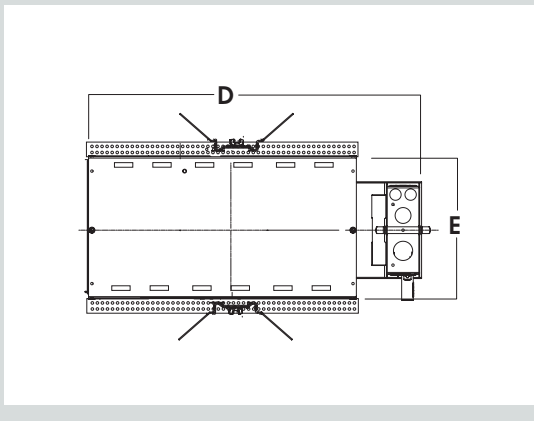

INFINIUM™ MODULAR SERIES “PULSE TECH” ACCENT LIGHT 4 x 14 WATT LED MAX

FEATURES & SPECIFICATIONS:

- RC series multi-head modular accent light.
- Available in 1/2/3/4 module configurations
- Fixture heads rotate 360°/ lock and tilt to 45° for optimal aiming.
- Infinium™ “Pulse Tech” features integral air-cooling technology.
- Single high powered LED produces point source quality and luminaire focus.
- 50,000 hours rated LED system life.
- High flux density 14 watt LED
- **Not Dimmable.**
- All LED modules are replaceable and upgradable.
- Manufactured and built to UL standard No 1598.

# OF LAMPS	APERTURE		H. C	L. D	W. E	CUTOUT	WEIGHT
	A	B					
1 LAMP	4.0	4.0	9.0	12.5	7.5	5.1 x 5.1	6.3 LBS
2 LAMP	8.0	4.0	9.0	14.5	5.5	5.1 x 9.0	7.5 LBS
3 LAMP	12.0	4.0	9.0	18.5	7.5	5.1 x 13.0	8.9 LBS
4 LAMP	16.0	4.0	9.0	22.5	5.8	5.1 x 17.0	11.3 LBS