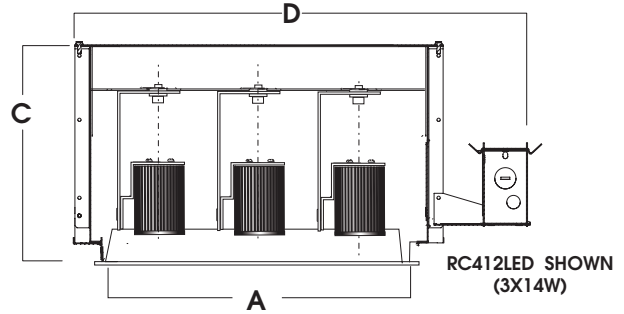

INFINIUM™ MODULAR SERIES “PULSE TECH” ACCENT LIGHT 4 x 14 WATT LED MAX

FEATURES & SPECIFICATIONS:

- RC series multi-head modular accent light.
- Available in 1/2/3/4 module configurations
- Fixture heads rotate 360°/ lock and tilt to 45° for optimal aiming.
- Infinium™ “Pulse Tech” features integral air-cooling technology.
- Single high powered LED produces point source quality and luminaire focus.
- 50,000 hours rated LED system life.
- High flux density 14 watt LED
- **Not Dimmable.**
- All LED modules are replaceable and upgradable.
- Manufactured and built to UL standard No 1598.

# OF LAMPS	APERTURE		H. C	L. D	W. E	CUTOUT	WEIGHT
	A	B					
1 LAMP	4.0	4.0	9.0	12.5	7.5	5.1 x 5.1	6.3 LBS
2 LAMP	8.0	4.0	9.0	14.5	5.5	5.1 x 9.0	7.5 LBS
3 LAMP	12.0	4.0	9.0	18.5	7.5	5.1 x 13.0	8.9 LBS
4 LAMP	16.0	4.0	9.0	22.5	5.8	5.1 x 17.0	11.3 LBS