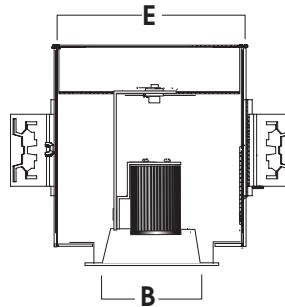

FEATURES & SPECIFICATIONS:

- RC series multi-head modular accent light.
- Available in 1/2/3/4 module configurations
- Fixture heads rotate 360°/ lock and tilt to 45° for optimal aiming.
- Infinium™ “Pulse Tech” features integral air-cooling technology.
- Single high powered LED produces point source quality and luminaire focus.
- 50,000 hours rated LED system life.
- High flux density 14 watt LED
- **Not Dimmable.**
- All LED modules are replaceable and upgradable.
- Manufactured and built to UL standard No 1598.

KELVIN°	WATTAGE	LUMENS
27K°	14W	350
31K°	14W	375
35K°	14W	400
41K°	14W	480
55K°	14W	560