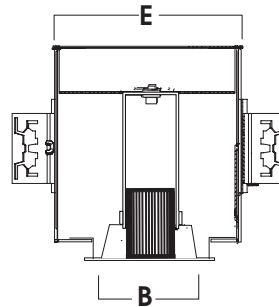

FEATURES & SPECIFICATIONS:

- RC series multi-head modular accent light.
- Available in 1/2/3/4 module configurations
- Fixture heads rotate 360°/ lock and tilt to 45° for optimal aiming.
- Infinium™ “Pulse Tech” features integral air-cooling technology.
- Single high powered LED produces point source quality and luminaire focus.
- 50,000 hours rated LED system life.
- High flux density 14 watt LED.
- **Not Dimmable.**
- All LED modules are replaceable and upgradable.
- Manufactured and built to UL standard No 1598.

KELVIN°	WATTAGE	LUMENS
27K°	14W	350
31K°	14W	375
35K°	14W	400
41K°	14W	480
55K°	14W	560