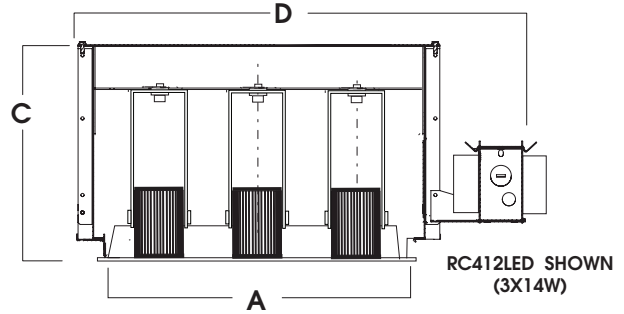

INFINIUM™ MODULAR SERIES “PULSE TECH” ACCENT LIGHT 4 x 14 WATT LED MAX

FEATURES & SPECIFICATIONS:

- RC series multi-head modular accent light.
- Available in 1/2/3/4 module configurations
- Fixture heads rotate 360°/ lock and tilt to 45° for optimal aiming.
- Infinium™ “Pulse Tech” features integral air-cooling technology.
- Single high powered LED produces point source quality and luminaire focus.
- 50,000 hours rated LED system life.
- High flux density 14 watt LED.
- **Not Dimmable.**
- All LED modules are replaceable and upgradable.
- Manufactured and built to UL standard No 1598.

# OF LAMPS	APERTURE		H. C	L. D	W. E	CUTOUT	WEIGHT
	A	B					
1 LAMP	4.0	4.0	9.0	12.5	7.5	5.1 x 5.1	6.3 LBS
2 LAMP	8.0	4.0	9.0	14.5	5.5	5.1 x 9.0	7.5 LBS
3 LAMP	12.0	4.0	9.0	18.5	7.5	5.1 x 13.0	8.9 LBS
4 LAMP	16.0	4.0	9.0	22.5	5.8	5.1 x 17.0	11.3 LBS