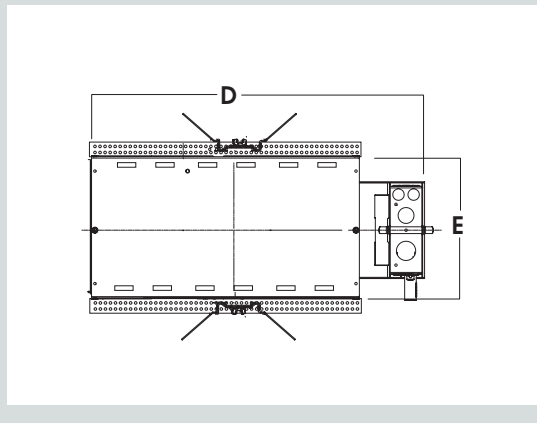

INFINIUM™ MODULAR SERIES “PULSE TECH” ACCENT LIGHT 4 x 14 WATT LED MAX

FEATURES & SPECIFICATIONS:

- RC series multi-head modular accent light.
- Available in 1/2/3/4 module configurations
- Fixture heads rotate 360°/ lock and tilt to 45° for optimal aiming.
- Infinium™ “Pulse Tech” features integral air-cooling technology.
- Single high powered LED produces point source quality and luminaire focus.
- 50,000 hours rated LED system life.
- High flux density 14 watt LED.
- **Not Dimmable.**
- All LED modules are replaceable and upgradable.
- Manufactured and built to UL standard No 1598.

# OF LAMPS	APERTURE		H. C	L. D	W. E	CUTOUT	WEIGHT
	A	B					
1 LAMP	4.0	4.0	9.0	12.5	7.5	5.1 x 5.1	6.3 LBS
2 LAMP	8.0	4.0	9.0	14.5	5.5	5.1 x 9.0	7.5 LBS
3 LAMP	12.0	4.0	9.0	18.5	7.5	5.1 x 13.0	8.9 LBS
4 LAMP	16.0	4.0	9.0	22.5	5.8	5.1 x 17.0	11.3 LBS