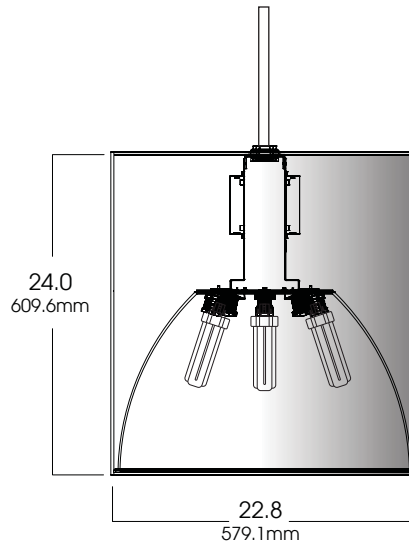

# LUMEN MAX PRC SERIES PERFORMANCE OPTICS 8 x 42 WATT MAX

## PRODUCT INFORMATION:

- 22" Aluminum cylinder with performance optics.
- Available with Aluminum(ALC) or Prismatic (PRC) reflector.
- Prismatic reflector has optional 20% up light (PRC22UP).
- Dimming options available
- 20 Powdercoat colors available.
- Damp location rated.
- Manufactured and tested to UL standard No. 1598.

MODEL	LAMP	WATT	BALLAST	ELECTRICAL	MOUNT./COLOR	OPTIONS	FINISH
<b>ALC22-</b> Aluminum reflector 22" x 24" (8 LAMP 42w / 4 LAMP 70w MAX)	<b>CF1</b> <b>CF2</b> <b>CF3</b> <b>CF4</b> <b>CF6</b>	<b>26w</b> <b>32w</b> <b>42w</b> <b>57w</b> <b>70w</b>	<b>EX</b> - Electronic 120/277v <b>DA1</b> - Advance Dimming 120v (8x42w Max) <b>DA2</b> - Advance Dimming 277v (8x42w Max)	<b>2CIR</b> -2 Circuit <b>3CIR</b> -3 Circuit <b>4CIR</b> -4 Circuit <b>FS</b> -Fuse holder and fuse <b>EM</b> -Emergency battery pack 1-420 <b>TST</b> -Twist-Lok Socket 1-425	<b>HM*</b> -Hang-Straight Pendant (3/8 IPS) <b>PM*</b> -Rigid Pendant (3/8 IPS) <b>SC1</b> -Safety Cable <b>HC</b> -Hook & Cord <b>NM2</b> -1/2" Hub <b>NM3</b> -3/4" Hub  <b>GW</b> -Gloss White <b>MB</b> -Matte Black <b>SI</b> -Silver <b>CC</b> -Custom Color	<b>WG22</b> -Wire Guard <b>SC</b> -Safety Cable, reflector to diffuser	<b>GW</b> -Gloss White <b>GB</b> -Gloss Black <b>MW</b> -Matte White <b>MB</b> -Matte Black <b>BZ</b> -Bronze <b>PT</b> -Platinum Silver <b>MT</b> -Mini Tek Silver <b>TW</b> -Textured White <b>CC</b> -Custom Color
<b>PRC22-</b> Prismatic reflector 22" x 24" (8 LAMP 42w / 4 LAMP 70w MAX)	<b>CF8</b>	<b>42w</b>					
<b>PRC22UP-</b> Prismatic reflector 22" x 24"- <b>20% Uplight</b> (8 LAMP 42w / 4 LAMP 70w MAX)							
<b>PRC22</b>	<b>CF8</b>	<b>42W</b>	<b>EX</b>	<b>2CIR/</b>	<b>HMXX/GW</b>		<b>GW</b>

\* Specify Length  
in 6" increments

Dimensions shown are nominal. Spectrum Lighting is continually improving products and reserves the right to make changes that will not alter performance or appearance with or without written notice.