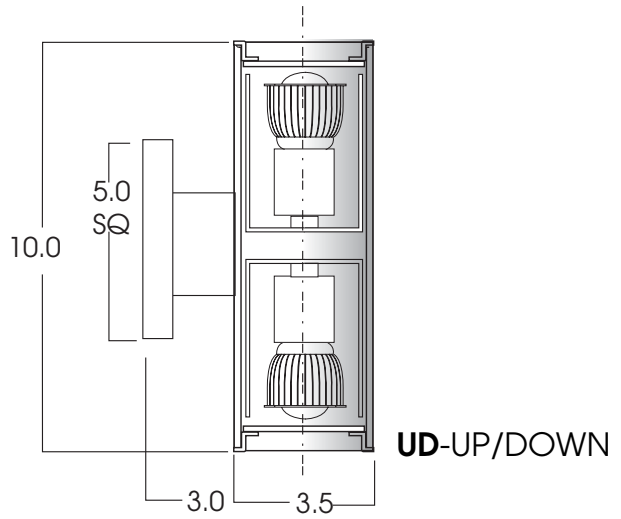

FEATURES:

- Provides low energy usage with narrow LED distribution.
- 3" diameter direct/indirect LED cylinder series
- Solid machined aluminum cylinder.
- 3 Watt LED lamps (supplied)
- Many color options (Matte White standard).
- Suitable for damp locations
- Wet Location Available
- 120V standard.
- Manufactured and tested to UL standard No. 1598. ETL Listed.

**3" LED CYLINDER SERIES
3 WATT LED
WET/DAMP LOCATION**

Dimensions shown are nominal. Spectrum Lighting is continually improving products and reserves the right to make changes that will not alter performance or appearance.

SERIES	LED	MOUNTING	OPTIONS	FINISH
SPC0310LED			/	
SPC0310UDLED Up/Down Cylinder	LED3W - 3 Watt LED (supplied)	WM - Wall Mount	FS - Fusing WL - Wet Location (Lensed/Gasketed)	MW - Matte White (Standard) GW - Gloss White GB - Gloss Black BZ - Bronze SI - Silver Powder coat Other finishes available, consult Color Chart
SPC0310UPLD Indirect Cylinder				
SPC0310DNLED Downlight Cylinder				
SPC0310YKLED Adjustable Cylinder				