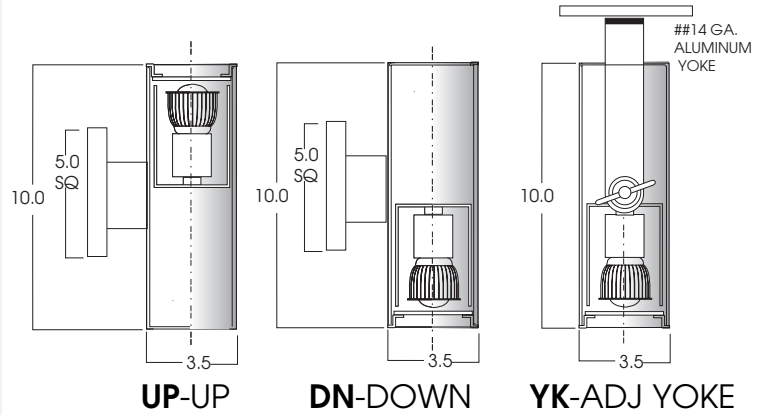

FEATURES:

- Provides low energy usage with narrow LED distribution.
- 3" diameter direct/indirect LED cylinder series
- Solid machined aluminum cylinder.
- 3 Watt LED lamps (supplied)
- Many color options (Matte White standard).
- Suitable for damp locations
- Wet Location Available
- 120V standard.
- Manufactured and tested to UL standard No. 1598. ETL Listed.

**3" LED CYLINDER SERIES
3 WATT LED
WET/DAMP LOCATION**

Dimensions shown are nominal. Spectrum Lighting is continually improving products and reserves the right to make changes that will not alter performance or appearance.

SERIES	LED	MOUNTING	OPTIONS	FINISH
SPC0310LED			/	
SPC0310UDLED Up/Down Cylinder	LED3W - 3 Watt LED (supplied)	WM - Wall Mount	FS - Fusing WL - Wet Location (Lensed/Gasketed)	MW - Matte White (Standard) GW - Gloss White GB - Gloss Black BZ - Bronze SI - Silver Powder coat Other finishes available, consult Color Chart
SPC0310UPLD Indirect Cylinder				
SPC0310DNLED Downlight Cylinder				
SPC0310YKLED Adjustable Cylinder				

TYPICAL ORDER
SPC0310UDLED/WM/WL/MW