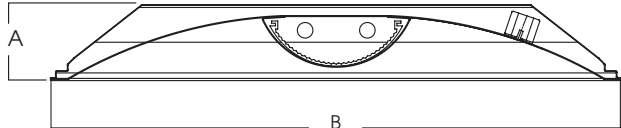

LINEAR REMODELIGHT 5 PIECE 2 x 4 REMODEL

T8 / T5 / T5-HO
2 x 54 WATT MAX

PRODUCT INFORMATION:

- Five piece retrofit for 2x4 fixture.
- T8, T5, T5-HO lamping available.
- Converts old lamping technology into energy efficient lamping with a new design combination.
- Smooth white reflector. Optional ridged "Illumination Plus," Multi-Step Reflector finish available.
- Pre-wired at the factory, ready for installation.
- Manufactured and tested to UL standard No. 1589.