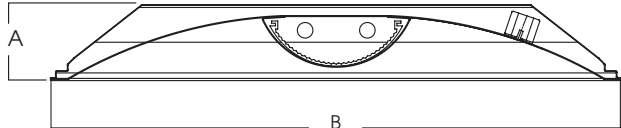

## PRODUCT INFORMATION:

- Five piece retrofit for 2x2 fixture.
- Fits most parabolic style fixtures.
- T8, T5 lamping available.
- Converts old lamping technology into energy efficient lamping with a new design combination.
- Smooth white reflector. Optional ridged "Illumination Plus," Multi-Step Reflector finish available.
- Pre-wired at the factory, ready for installation.
- Manufactured and tested to UL standard No. 1589.