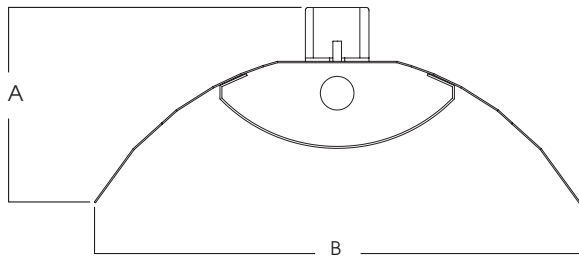

# LINEAR REMODELIGHT 5 PIECE 1 x 4 REMODEL

T8 / T5 / T5-HO  
1 x 54 WATT MAX

## PRODUCT INFORMATION:

- Five piece retrofit for 1x4 fixture.
- T8, T5, T5-HO lamping available.
- Converts old lamping technology into energy efficient lamping with a new design combination.
- Smooth white reflector. Optional ridged "Illumination Plus," Multi-Step Reflector finish available.
- Pre-wired at the factory, ready for installation.
- Manufactured and tested to UL standard No. 1589.