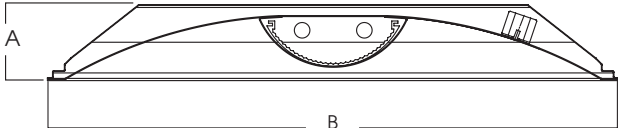

## PRODUCT INFORMATION:

- One piece retrofit for 2x4 fixture.
- T8, T5, T5-HO lamping available.
- Converts old lamping technology into energy efficient lamping with a new design combination.
- Smooth white reflector. Optional ridged "Illumination Plus," Multi-Step Reflector finish available.
- Pre-wired at the factory, ready for installation.
- Manufactured and tested to UL standard No. 1589.