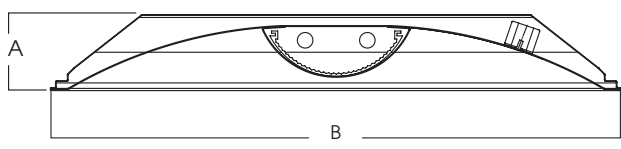

## PRODUCT INFORMATION:

- One piece retrofit for 2x2 fixture.
- T8, T5, T5-HO lampping available.
- Converts old lampping technology into energy efficient lampping with a new design combination.
- Smooth white reflector. Optional ridged "Illumination Plus," Multi-Step Reflector finish available.
- Pre-wired at the factory, ready for installation.
- Manufactured and tested to UL standard No. 1589.