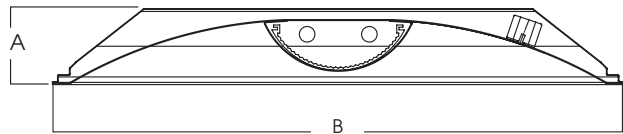

LINEAR REMODELIGHT 1 PIECE 2 x 2 REMODEL

T8 / T5 / T5-HO
2 x 54 WATT MAX

PRODUCT INFORMATION:

- One piece retrofit for 2x2 fixture.
- T8, T5, T5-HO lampping available.
- Converts old lampping technology into energy efficient lampping with a new design combination.
- Smooth white reflector. Optional ridged "Illumination Plus," Multi-Step Reflector finish available.
- Pre-wired at the factory, ready for installation.
- Manufactured and tested to UL standard No. 1589.