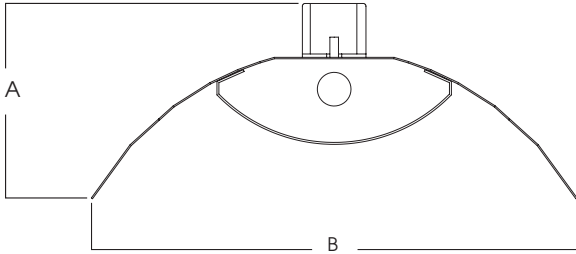

# LINEAR REMODELIGHT 1 PIECE 1 x 4 REMODEL

T8 / T5 / T5-HO  
1 x 54 WATT MAX

## PRODUCT INFORMATION:

- One piece retrofit for 1x4 fixture.
- T8, T5, T5-HO lamping available.
- Converts old lamping technology into energy efficient lamping with a new design combination.
- Smooth white reflector. Optional ridged "Illumination Plus," Multi-Step Reflector finish available.
- Pre-wired at the factory, ready for installation.
- Manufactured and tested to UL standard No. 1589.