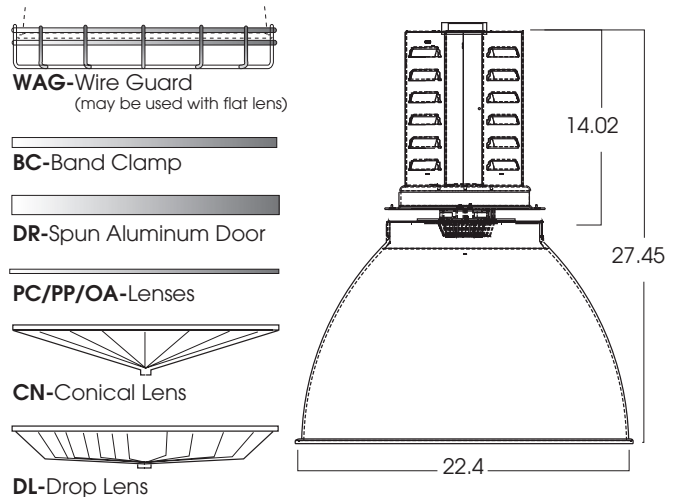

INFINIUM™ LUMEN MAX

PRISMATIC/ALUMINUM HI-BAY LED

24,000 LUMENS / 234 WATT MAX

LED
LUMEN MAX
SERIES

PRODUCT INFORMATION:

- Lumen Max™ LED HiBay has traditional looks with exceptional LED performance.
- 12,000, 18,000 and 24,000 lumen packages.
- Instant on
- 0-10v dimming optional.
- 50,000 hours rated lamp life mean low maintainence.
- All LED modules are replaceable and upgradeable.
- PROCTV22 prismatic refractor allows up-light component. Etched diffuse finishes available.
- ALOCTV22 aluminum reflector for concentrated downlight.
- Wide choice of mounting options.
- 20 Powdercoat colors available.
- Manufactured and tested to UL standard No. 8750.

DIFFUSER OPTIONS

MODEL	LED	KELVIN	BEAM	DRIVER	MOUNTING	REFRACTOR	DIFFUSER OPTIONS
PROCTV22FD- 22"x 14" Prismatic Refractor (234w MAX)	LED132W 12,000 Lumens	41k 4100° K	WD (38°)	E1 -Electronic, 120V	HM* -Hang-Straight Pendant (3/8 IPS)	PR22 -22" Clear Prismatic	MOUNTING WAG22 -22" Wire Guard DR22 -22" Spun Door BC22 -22" Band Clamp LENS PC -Polycar- bonate PP -Prismatic Polycar- bonate OA -Opal lens CN -Conic Lens DL -Drop Lens
	LED173W 18,000 Lumens	51K 5100° K	XW (120°)	E2 -Electronic, 277V	PM* -Rigid Pendant (3/8 IPS)	OP22 -22" Opal Etch DF22 -22" Diffuse SC2 -Safety Cable, refractor to trim	
ALOCTV22FD- 22"x 14" Aluminum Reflector (234w MAX)	LED234W 24,000 Lumens			DS101 -Spectrum 0-10v Dimming 120v	CD* -Aircraft Cable, Straight Cord	REFLECTOR GW -Gloss White MB -Matte Black SI -Silver CC -Custom Color	
				DS102 -Spectrum 0-10v Dimming 277v	SC1 -Safety Cable HC -Hook & Cord NM2 -1/2" Hub NM3 -3/4" Hub GW Gloss White MB -Matte Black SI -Silver CC -Custom Color		
PROCTV22FD	LED234	41K	WD	E1	HM36	DF22	WAG22