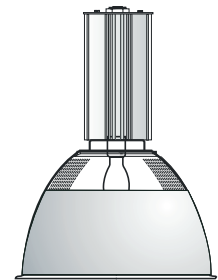

LUMEN MAX EXTRUDED BALLAST HOUSING PRISMATIC REFRACTOR 250 WATT MAX

PRODUCT INFORMATION:

- The *LUMEN MAX* Metal Halide Series offers a unique design for high and mid-bay applications.
- Extruded ballast housing has a technical look.
- Pulse-start standard on lamps up to 250 watts
- Metal Halide dimming available in some wattage ranges, consult the factory.
- Energy-efficient ballasts.
- Prismatic refractor allows up-light. Opal and Diffuse finishes are available.
- 20 Powdercoat colors available.
- Damp location rated.
- Manufactured and tested to UL standard No. 1598.

DIFFUSER OPTIONS

MODEL	WATTS*	BALLAST	ELECTRICAL	MOUNT,/COLOR FINISH	REFRACTOR	DIFFUSER OPTIONS	
PREXL16- 16"x 11" (250w MAX)	MH-39 MH-50 MH-70 MH-100 MH-150 MH-250	EX -Electronic, multi-volt 120v or 277v H1 -Magnetic ballast, 120v H2 -Magnetic ballast, 277v	QRS -Quartz Restrike FS -Fuse holder and fuse PS -Pulse Start	HM* -Hang-Straight Pendant (3/8 IPS) PM* -Rigid Pendant (3/8 IPS) CD* -Aircraft Cable, Straight Cord SM -Surface Mount (Consult Factory) SC1 -Safety Cable HC -Hook & Cord NM2 -1/2" Hub NM3 -3/4" Hub	MT -Mini Tek Silver MB -Matte Black MW -Matte White GW -Gloss White	PR16 - 16" Clear Prismatic OP16 - 16" Opal Etch DF16 - 16" Diffuse SC2 -Safety Cable, refractor to trim	MOUNTING WAG16 - 16" Wire Guard DR16 - 16" Spun Door BC16 - 16" Band Clamp RS16 - 16" Reflector Shroud
PREXL16	MH250	H1	PS	HM36/GW	MT	PR16	
						DR16	
						GL	

* Open Rated when used without lens

* Specify Length in 6" increments

Dimensions shown are nominal. Spectrum Lighting is continually improving products and reserves the right to make changes that will not alter performance or appearance with or without written notice.