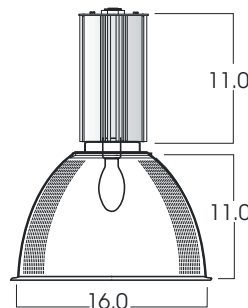

LUMEN MAX EXTRUDED BALLAST HOUSING PRISMATIC REFRACTOR 250 WATT MAX

PRODUCT INFORMATION:

- The *LUMEN MAX* Metal Halide Series offers a unique design for high and mid-bay applications.
- Extruded ballast housing has a technical look.
- Pulse-start standard on lamps up to 250 watts
- Metal Halide dimming available in some wattage ranges, consult the factory.
- Energy-efficient ballasts.
- Prismatic refractor allows up-light. Opal and Diffuse finishes are available.
- 20 Powdercoat colors available.
- Damp location rated.
- Manufactured and tested to UL standard No. 1598.

DIFFUSER OPTIONS

MODEL	WATTS*	BALLAST	ELECTRICAL	MOUNT,/COLOR FINISH	REFRACTOR	DIFFUSER OPTIONS	
PREXL16- 16"x 11" (250w MAX)	MH-39 MH-50 MH-70 MH-100 MH-150 MH-250	EX -Electronic, multi-volt 120v or 277v H1 -Magnetic ballast, 120v H2 -Magnetic ballast, 277v	QRS -Quartz Restrike FS -Fuse holder and fuse PS -Pulse Start	HM* -Hang-Straight Pendant (3/8 IPS) PM* -Rigid Pendant (3/8 IPS) CD* -Aircraft Cable, Straight Cord SM -Surface Mount (Consult Factory) SC1 -Safety Cable HC -Hook & Cord NM2 -1/2" Hub NM3 -3/4" Hub	MT -Mini Tek Silver MB -Matte Black MW -Matte White GW -Gloss White	PR16 - 16" Clear Prismatic OP16 - 16" Opal Etch DF16 - 16" Diffuse SC2 -Safety Cable, refractor to trim	MOUNTING WAG16 - 16" Wire Guard DR16 - 16" Spun Door BC16 - 16" Band Clamp RS16 - 16" Reflector Shroud
PREXL16	MH250	H1	PS	HM36/GW	MT	PR16	
						DR16	
						GL	

* Open Rated when used without lens

* Specify Length in 6" increments

Dimensions shown are nominal. Spectrum Lighting is continually improving products and reserves the right to make changes that will not alter performance or appearance with or without written notice.