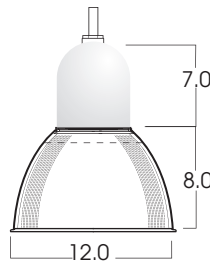

INFINIUM™ LUMEN MAX MINI PENDANT 18 WATT LED MAX

LED
LUMEN MAX
SERIES

PRODUCT INFORMATION:

- The LUMEN MAX LED Series Mini Pendant offers a unique design for low and mid-bay applications.
- Single high powered LED produces point source quality and luminaire focus.
- Replaces 1 x 32w / 1 x 42w CFL or 75w PAR38.
- 50,000 hours rated lamp life means low maintenance.
- All LED modules are replaceable and up-gradeable.
- Prismatic refractor allows up-light. Opal and diffuse finishes are available.
- 20 Powdercoat colors available.
- Damp location rated.
- Manufactured and tested to UL Standard No. 8750.

DIFFUSER OPTIONS

*Other wattages available.
Contact Factory

KELVIN°	WATTAGE	LUMENS
27K°	15W	780
	18W	1100
31K°	15W	925
	18W	1220
35K°	15W	1050
	18W	1350

MODEL	LED	KELVIN	DRIVER	MOUNTING	REFRACTOR	DIFFUSER OPTIONS	
PRDDH12LED- 12"x 8" LED	15w 18w	27K -2700° Kelvin 31K -3100° Kelvin 35K -3500° Kelvin	E1 -Electronic, 120V E2 -Electronic, 277V DS2W1*Z -Spectrum2 Wire Phase Dimming 120v (15w Only) DS101 -Spectrum 0-10v Dimming 120v DS102 -Spectrum 0-10v Dimming 277v DLTE1 -Lutron 2 Wire Phase Dimming 120v ONLY DL33x -Lutron Hi-Lume Dimming 120v/277v DL3EX -Lutron ECOSYSTEM Dimming 120v/277v	HM* -Hang-Straight Pendant (3/8 IPS) PM* -Rigid Pendant (3/8 IPS) CD* -Aircraft Cable, Straight Cord SC1 -Safety Cable HC -Hook & Cord NM2 -1/2" Hub NM3 -3/4" Hub GW Gloss White MB -Matte Black SI -Silver CC -Custom Color	PR12 -12" Clear Prismatic OP12 -12" Opal Etch DF12 -12" Diffuse SC2 -Safety Cable, refractor to trim	MOUNTING WAG12 -12" Wire Guard DR12 -12" Spun Door BC12 -12" Band Clamp RS12 -12" Reflector Shroud	LENS GL -Clear Glass PG -Prismatic Glass FG -Frosted Glass CN -Conical Lens DL -Drop Lens
PRDDH12LED	18	31K	E1	HM36	PR12	WAG12	GL

* Specify Length in 6" increments