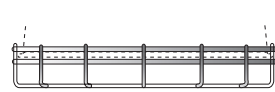

INFINIUM™ LUMEN MAX MINI PENDANT 18 WATT LED MAX

LED
LUMEN MAX
SERIES

PRODUCT INFORMATION:

- The LUMEN MAX LED Series Mini Pendant offers a unique design for low and mid-bay applications.
- Single high powered LED produces point source quality and luminaire focus.
- Replaces 1 x 32w / 1 x 42w CFL or 75w PAR38.
- 50,000 hours rated lamp life means low maintenance.
- All LED modules are replaceable and up-gradeable.
- Prismatic refractor allows up-light. Opal and diffuse finishes are available.
- 20 Powdercoat colors available.
- Damp location rated.
- Manufactured and tested to UL Standard No. 8750.

DIFFUSER OPTIONS

WAG-Wire Guard
(may be used with flat lens)

BC-Band Clamp

DR-Spun Aluminum Door

PC/PP/OA-Lenses

CN-Conical Lens

DL-Drop Lens

RS-Reflector Shroud