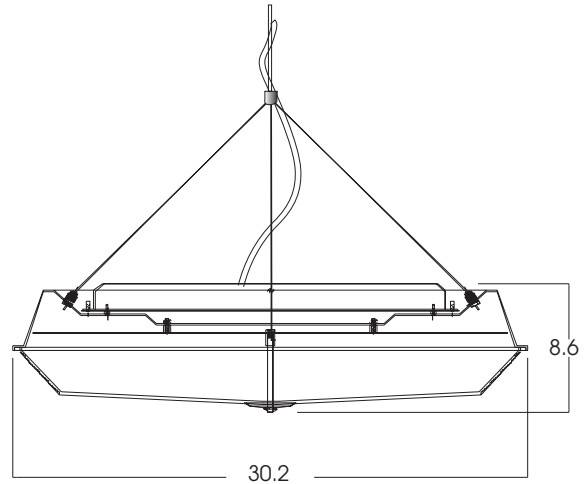

LUMEN MAX 30" DISCO SERIES

9x36 BIAx or 8x39 CF WATT MAX

PRODUCT INFORMATION:

- The *LUMEN MAX* 30" BIAx fluorescent series offers a unique alternative to Metal Halide.
- Disco series Biax and CF fixture features a slim profile to create a sleek lighting effect.
- Instant on/off. Integral EM available.
- Stepped dimming using multiple circuit wiring.
- Energy-efficient ballasts.
- Spun aluminum housing.
- Lexalite® prismatic refractor creates uniform light spread.
- Wire Guard available.
- 20 Powdercoat colors available. (Gloss White is standard).
- Damp location rated.
- Manufactured and tested to UL standard No. 1598.

MODEL	LAMP	WATT	BALLAST	ELECTRICAL	MOUNTING	REFRACTOR	OPTIONS	FINISH
PR3007- 30"x 8"	BX4 BX6 BX8 BX9 CF4 CF8	36w 39w 70w	EX - Electronic 120/277v	2C -2 Circuit 3C -3 Circuit 4C -4 Circuit FS -Fuse holder and fuse EM1 -Emergency 120 EM2 -Emergency 277 DA1 -Dimming Advance 120 DA2 -Dimming Advance 277	HM* -Hang-Straight Pendant (3/8 IPS) 3XCD* -Triple Aircraft Cable, Straight Cord SC1 -Safety Cable HC -Hook & 72" Cord NM2 -1/2" Hub NM3 -3/4" Hub	PR30 -30" Clear Prismatic OP30 -30" Opal Etched SC2 -Safety Cable, refractor to trim	WAG30 -30" Wire Guard	GW -Gloss White MW -Matte White GB -Gloss Black MB -Matte Black BZ -Bronze MT -Mini Tek SI -Silver CC -Custom Color
PR3007	BX8	36W	EX	2C	HM36	PR30	WAG30	GW