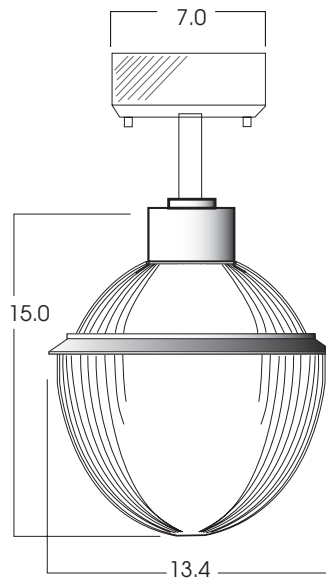

INFINIUM™ LUMEN MAX PRISMATIC ACORN 4 x 14 WATT MAX LED

LED
LUMEN MAX
SERIES

PRODUCT INFORMATION:

- The *LUMEN MAX* LED PA1415 Series is a performance direct/indirect fixture.
- Infinium™ *Pulse-Tech* features integral air-cooling technology.
- Single high powered LED produces point source quality and luminaire focus.
- 50,000 hours rated lamp life means low maintenance.
- High flux density 14w LED.
- All LED modules are replaceable and up-gradeable.
- Manufactured and tested to UL Standard no. 8750. ETL Listed.

TOP VIEW OF CLUSTER OPTIONS

KELVIN°	WATTAGE	LUMENS
27K°	14W	350
31K°	14W	375
35K°	14W	400
41K°	14W	480
55K°	14W	560

MODEL	WATTS	KELVIN	BEAM	VOLTS	OPTIONS	MOUNTING	COLOR
PA1415- 13"x 13" (1 LAMP x 14w MAX/ Requires CP13)	LED 1x14	27K -2700° K 31K -3100° K 35K -3500° K 41K -4100° K 55K -5500° K	ND (12°) MD (22°)	E1 -Electronic 120v E2 -Electronic 277v	FS -Fuse Holder and Fuse GS -Gasket	HM* -Hang-Straight Pendant (3/8 IPS) PM* -Rigid Pendant (3/8 IPS) CD* -Aircraft Cable, Straight Cord	MW -Matte White MB -Matte Black GW -Gloww White BA -Brushed Aluminum BZ -Bronze CG -Copper Glass CH -Charcoal PT -Platinum TN -Tan VG -Verdigris CC -Custom Color
PA14152X- 13"x 13" (2 LAMP x 14w MAX/ Requires CP14)	LED 2x14		WD (38°)	Dimming Not Available		BALLAST COMPARTMENTS CP13 -Ballast Housing for 1 Lamp Fixture CP14 -Ballast Housing for 2 Lamp Fixture CP15 -Ballast Housing for 3 & 4 Lamp Fixtures	
PA14153X- 13"x 13" (3 LAMP x 14w MAX/ Requires CP15)	LED 3x14					* Specify Length in 6" increments	
PA14154X- 13"x 13" (4 LAMP x 14w MAX/ Requires CP15)	LED 4x14						
PA1415	LED114	31K	MD	E1	GS	HM36/CP13	GW

Dimensions shown are nominal. Spectrum Lighting is continually improving products and reserves the right to make changes that will not alter performance or appearance with or without written notice.

PROJECT:	TYPE:
CAT. NO.:	