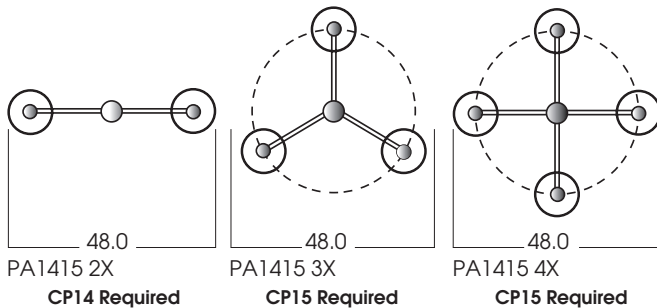

INFINIUM™ LUMEN MAX PRISMATIC ACORN 4 x 14 WATT MAX LED

LED
LUMEN MAX
SERIES

PRODUCT INFORMATION:

- The *LUMEN MAX* LED PA1415 Series is a performance direct/indirect fixture.
- Infinium™ *Pulse-Tech* features integral air-cooling technology.
- Single high powered LED produces point source quality and luminaire focus.
- 50,000 hours rated lamp life means low maintenance.
- High flux density 14w LED.
- All LED modules are replaceable and up-gradeable.
- Manufactured and tested to UL Standard no. 8750. ETL Listed.

TOP VIEW OF CLUSTER OPTIONS

KELVIN°	WATTAGE	LUMENS
27K°	14W	350
31K°	14W	375
35K°	14W	400
41K°	14W	480
55K°	14W	560

MODEL	WATTS	KELVIN	BEAM	VOLTS	OPTIONS	MOUNTING	COLOR
PA1415- 13"x 13" (1 LAMP x 14w MAX/ Requires CP13)	LED 1x14	27K -2700° K 31K -3100° K 35K -3500° K 41K -4100° K 55K -5500° K	ND (12°) MD (22°)	E1 -Electronic 120v E2 -Electronic 277v	FS -Fuse Holder and Fuse GS -Gasket	HM* -Hang-Straight Pendant (3/8 IPS) PM* -Rigid Pendant (3/8 IPS) CD* -Aircraft Cable, Straight Cord	MW -Matte White MB -Matte Black GW -Gloww White BA -Brushed Aluminum BZ -Bronze CG -Copper Glass CH -Charcoal PT -Platinum TN -Tan VG -Verdigris CC -Custom Color
PA14152X- 13"x 13" (2 LAMP x 14w MAX/ Requires CP14)	LED 2x14		WD (38°)	Dimming Not Available		BALLAST COMPARTMENTS CP13 -Ballast Housing for 1 Lamp Fixture CP14 -Ballast Housing for 2 Lamp Fixture CP15 -Ballast Housing for 3 & 4 Lamp Fixtures	
PA14153X- 13"x 13" (3 LAMP x 14w MAX/ Requires CP15)	LED 3x14					* Specify Length in 6" increments	
PA14154X- 13"x 13" (4 LAMP x 14w MAX/ Requires CP15)	LED 4x14						
PA1415	LED114	31K	MD	E1	GS	HM36/CP13	GW