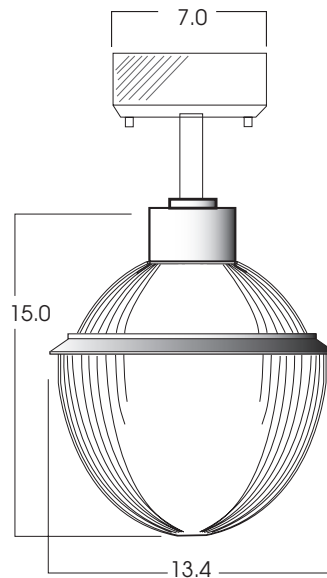

INFINIUM™ LUMEN MAX PRISMATIC ACORN 4 x 14 WATT MAX LED

LED
LUMEN MAX
SERIES

PRODUCT INFORMATION:

- The *LUMEN MAX* LED PA1415 Series is a performance direct/indirect fixture.
- Infinium™ *Pulse-Tech* features integral air-cooling technology.
- Single high powered LED produces point source quality and luminaire focus.
- 50,000 hours rated lamp life means low maintenance.
- High flux density 14w LED.
- All LED modules are replaceable and up-gradeable.
- Manufactured and tested to UL Standard no. 8750. ETL Listed.

TOP VIEW OF CLUSTER OPTIONS

KELVIN°	WATTAGE	LUMENS
27K°	14W	350
31K°	14W	375
35K°	14W	400
41K°	14W	480
55K°	14W	560

MODEL	WATTS	KELVIN	BEAM	VOLTS	OPTIONS	MOUNTING	COLOR
PA1415- 13"x 13" (1 LAMP x 14w MAX/ Requires CP13)	LED 1x14	27K -2700° K 31K -3100° K 35K -3500° K 41K -4100° K 55K -5500° K	ND (12°) MD (22°) WD (38°)	E1 -Electronic 120v E2 -Electronic 277v	FS -Fuse Holder and Fuse GS -Gasket	HM* -Hang-Straight Pendant (3/8 IPS) PM* -Rigid Pendant (3/8 IPS) CD* -Aircraft Cable, Straight Cord	MW -Matte White MB -Matte Black GW -Gloww White BA -Brushed Aluminum BZ -Bronze CG -Copper Glass CH -Charcoal PT -Platinum TN -Tan VG -Verdigris CC -Custom Color
PA14152X- 13"x 13" (2 LAMP x 14w MAX/ Requires CP14)	LED 2x14					BALLAST COMPARTMENTS CP13 -Ballast Housing for 1 Lamp Fixture CP14 -Ballast Housing for 2 Lamp Fixture CP15 -Ballast Housing for 3 & 4 Lamp Fixtures	
PA14153X- 13"x 13" (3 LAMP x 14w MAX/ Requires CP15)	LED 3x14					* Specify Length in 6" increments	
PA14154X- 13"x 13" (4 LAMP x 14w MAX/ Requires CP15)	LED 4x14						
PA1415	LED114	31K	MD	E1	GS	HM36/CP13	GW