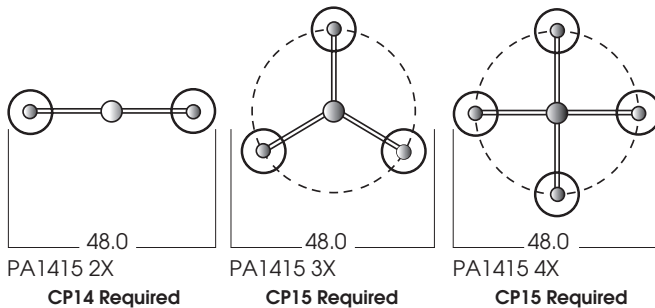

INFINIUM™ LUMEN MAX PRISMATIC ACORN 4 x 14 WATT MAX LED

LED
LUMEN MAX
SERIES

PRODUCT INFORMATION:

- The *LUMEN MAX* LED PA1415 Series is a performance direct/indirect fixture.
- Infinium™ *Pulse-Tech* features integral air-cooling technology.
- Single high powered LED produces point source quality and luminaire focus.
- 50,000 hours rated lamp life means low maintenance.
- High flux density 14w LED.
- All LED modules are replaceable and up-gradeable.
- Manufactured and tested to UL Standard no. 8750. ETL Listed.

TOP VIEW OF CLUSTER OPTIONS

KELVIN°	WATTAGE	LUMENS
27K°	14W	350
31K°	14W	375
35K°	14W	400
41K°	14W	480
55K°	14W	560

MODEL	WATTS	KELVIN	BEAM	VOLTS	OPTIONS	MOUNTING	COLOR
PA1415- 13"x 13" (1 LAMP x 14w MAX/ Requires CP13)	LED 1x14	27K -2700° K 31K -3100° K 35K -3500° K 41K -4100° K 55K -5500° K	ND (12°) MD (22°) WD (38°)	E1 -Electronic 120v E2 -Electronic 277v	FS -Fuse Holder and Fuse GS -Gasket	HM* -Hang-Straight Pendant (3/8 IPS) PM* -Rigid Pendant (3/8 IPS) CD* -Aircraft Cable, Straight Cord	MW -Matte White MB -Matte Black GW -Gloww White BA -Brushed Aluminum BZ -Bronze CG -Copper Glass CH -Charcoal PT -Platinum TN -Tan VG -Verdigris CC -Custom Color
PA14152X- 13"x 13" (2 LAMP x 14w MAX/ Requires CP14)	LED 2x14					BALLAST COMPARTMENTS CP13 -Ballast Housing for 1 Lamp Fixture CP14 -Ballast Housing for 2 Lamp Fixture CP15 -Ballast Housing for 3 & 4 Lamp Fixtures	
PA14153X- 13"x 13" (3 LAMP x 14w MAX/ Requires CP15)	LED 3x14					* Specify Length in 6" increments	
PA14154X- 13"x 13" (4 LAMP x 14w MAX/ Requires CP15)	LED 4x14						
PA1415	LED114	31K	MD	E1	GS	HM36/CP13	GW