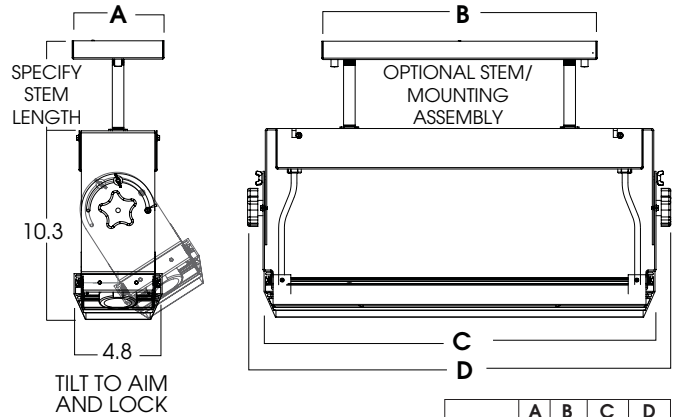

INFINIUM™ LUMEN MAX HIGH BAY / MID BAY 120 WATT MAX LED

LED
LUMEN MAX
SERIES

BOSTON GARDEN - LUMEN MAX LED SERIES

PRODUCT INFORMATION:

- Spectrum Infinium™ LED Mid-Bay fixtures are designed for 16'- 36' mounting heights.
- Single high powered LED produces point source quality and luminaire focus.
- 90 watt replaces 4x57 watt T5-HO.
- Fixtures tilt to 45°, for aiming and slope ceilings.
- Pendant, hook, and surface mount options.
- 27°K, 31°K, 35°K, 41°K, and 51°K, available.
- Narrow, Medium, Wide beam spreads.
- Machined aluminum construction.
- All LED modules are replaceable and up-gradable.
- 50,000 hours rated LED life means low maintenance.
- Manufactured and built to UL standard No 1598.

	A	B	C	D
LM0612	5.0	5.0	12.0	13.7
LM0618	5.0	15.0	21.3	23.0
LM0624	5.0	15.0	21.3	23.0

2XPM- Dual Stem
Pendant Mounting

H-Hook

MODEL	LED	KELVIN	BEAM	DRIVER	OPTIONS	MOUNTING	FINISH
LM0612LED	60W	27K -2700° K	ND (12°)	E1 -Electronic,120V	OCS -Occupancy Sensor	HC -Hook and Cord	GW -Gloss White
Spectrum Infinium 6"X12"LED (60w)	90W	31K -3100° K	MD (22°)	E2 -Electronic,277V	LEDEM -Emergency Ballast	H -Hook	GB Gloss Black
2 LED Module	120W	41K -4100° K	WD (38°)	DR1 (STR) -Strato Dimming 120v (3%)		SM -Surface Mount	MW -Matte White
LM0618LED		51K -5100° K		DR2 (STR) -Strato Dimming 277v (3%)		1XPM -Stem Mount (LS0612 Only)	MB -Matte Black
Spectrum Infinium 6"X18"LED (90w)				DL1 (L3D) -Lutron Hi-Lume™ 120v (dimming level 1%)		2XPM -Stem Mount (LS00624 Only)	BZ -Bronze
3 LED Module				DL2 (L3D) -Lutron Hi-Lume™ 277v (dimming level 1%)			PT -Platinum Silver
LM0624LED				Dimming: See Page 1-444			MT -Mini Tek Silver
Spectrum Infinium 6"X24"LED (120w)							TW -Textured White
4 LED Module							CC -Custom Color
LM0618LED	90W	31K	MD	E1	LEDEM	HC	TW