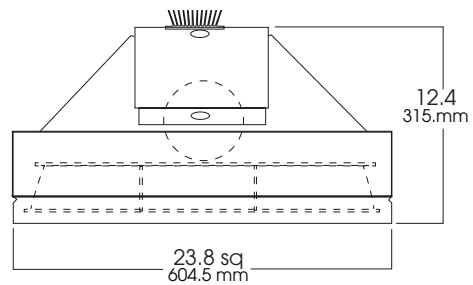

LUMEN MAX

24" x 24" GRID CEILING QL

INDUCTION 165 WATT AMX

PRODUCT INFORMATION:

- The *Lumen Max-24 Square* is designed for installation in 2 x 2 grid ceilings.
- Ultra-Long Life 100,000 hours rated average life.
- Crisp White Light 80+ CRI.
- Choice of color temperatures in 3K, 4K or 5K.
- No Color Shift.
- Instant (Re)start.
- Operates in Hot and Cold Environments.
- Manufactured and tested to UL standard No. 1598.

MODEL	WATTS	KELVIN	BALLAST	DIFUSER	LENS	MOUNTING
LM2424DU- 2' Square for Grid Ceiling	55 85 165	3K -3000° K 4K -4000° K 5K -5000° K	G1 -Generator, 120v G2 -Generator, 277v	9C -9 Cell Parabolic 16C -16 Cell Parabolic	GL24 -24" Clear Glass Lens PG24 -24" Prismatic Glass Lens	GRID -For T-Bar Grid Ceiling
LM2424DU	85	3K	G1	9C	GL24	GRID