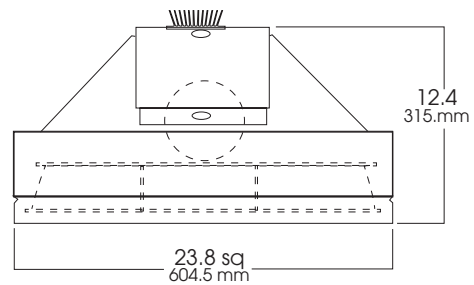

LUMEN MAX

24" x 24" GRID CEILING

INDUCTION 165 WATT MAX

PRODUCT INFORMATION:

- The *Lumen Max-24 Square* is designed for installation in 2 x 2 grid ceilings.
- Ultra-Long Life 100,000 hours rated average life.
- Crisp White Light 80+ CRI.
- Choice of color temperatures in 3K, 4K or 5K.
- No Color Shift.
- Instant (Re)start.
- Operates in Hot and Cold Environments.
- Manufactured and tested to UL standard No. 1598.

MODEL	WATTS	KELVIN	BALLAST	DIFUSER	LENS	MOUNTING
LM2424DU- 2' Square for Grid Ceiling	55 85 165	3K -3000° K 4K -4000° K 5K -5000° K	G1 -Generator, 120v G2 -Generator, 277v	9C -9 Cell Parabolic 16C -16 Cell Parabolic	GL24 -24" Clear Glass Lens PG24 -24" Prismatic Glass Lens	GRID -For T-Bar Grid Ceiling
LM2424DU	85	3K	G1	9C	GL24	GRID