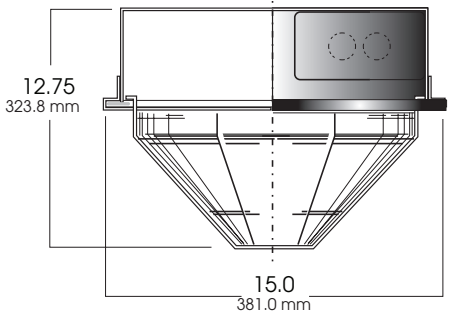

HEAVY METAL-LUMEN MAX INDUCTION CANOPY LIGHT

35 / 55 / 85 WATTS

PRODUCT INFORMATION:

- Spectrum Lighting Heavy Metal Industrial series canopy light for area lighting.
- Die-Cast aluminum housing.
- 1/2" Coin plugs with O-rings, for photo cell or conduit.
- Ultra-Long Life.
- Crisp White Light 80+ CRI.
- No Color Shift.
- Instant (Re)start.
- Operates in hot and cold environments.
- Wet Location listed.
- Manufactured and tested to UL standard No. 1598.

HMI1510DU CANOPY LIGHT

HMI1510DU 85
85 WATT
66.3% EFFICIENT

MODEL	WATT	KELVIN	GENERATOR	OPTIONS	MOUNTING	FINISH
HMI1510DU- 15" Round Induction Canopy Fixture	35 55 85	5K -5000° Kelvin	Specify Voltage for Generator. G1 -Generator, 120v G2 -Generator, 277v	FS -Fuse holder and fuse OCC -Occupancy PC1 Sensor PC2 -Photo cell 120 v -Photo cell 208- 277 v	SM -Surface Mount PM -Pendant Mount	BZ -Bronze
HMI1510DU	55	5K	G1	FS	SM	BZ