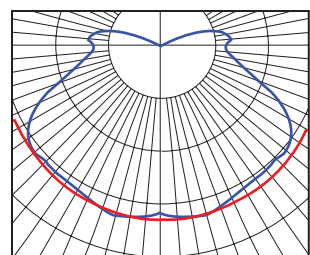

HEAVY METAL-LUMEN MAX INDUCTION CANOPY LIGHT

35 / 55 / 85 WATTS

PRODUCT INFORMATION:

- Spectrum Lighting Heavy Metal Industrial series canopy light for area lighting.
- Die-Cast aluminum housing.
- 1/2" Coin plugs with O-rings, for photo cell or conduit.
- Ultra-Long Life.
- Crisp White Light 80+ CRI.
- No Color Shift.
- Instant (Re)start.
- Operates in hot and cold environments.
- Wet Location listed.
- Manufactured and tested to UL standard No. 1598.

HMI1510DU CANOPY LIGHT

HMI1510DU 85
85 WATT
66.3% EFFICIENT

MODEL	WATT	KELVIN	GENERATOR	OPTIONS	MOUNTING	FINISH
HMI1510DU- 15" Round Induction Canopy Fixture	35 55 85	5K -5000° Kelvin	Specify Voltage for Generator. G1 -Generator, 120v G2 -Generator, 277v	FS -Fuse holder and fuse OCC -Occupancy PC1 Sensor PC2 -Photo cell 120 v -Photo cell 208- 277 v	SM -Surface Mount PM -Pendant Mount	BZ -Bronze
HMI1510DU	55	5K	G1	FS	SM	BZ