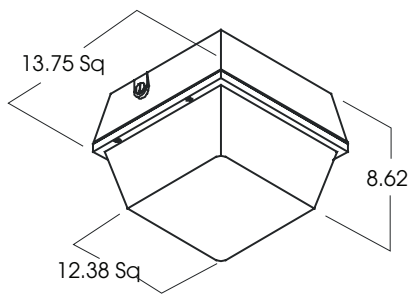

**HEAVY METAL-LUMEN MAX
INDUCTION CANOPY LIGHT
35 / 55 WATTS**

PRODUCT INFORMATION:

- Spectrum Lighting heavymetal industrial series canopy light for area lighting.
- Die-Cast aluminum housing.
- 1/2" Coin plugs with O-rings, for photo cell or conduit.
- Ultra-Long Life.
- Crisp White Light 80+ CRI.
- No Color Shift.
- Instant (Re)start.
- Operates in hot and cold environments.
- Wet Location listed.
- Manufactured and tested to UL standard No. 1598.

HMI1313DU CANOPY LIGHT

HMI1313DU 35
35 WATT
95.3% EFFICIENT

MODEL	WATT	KELVIN	GENERATOR	OPTIONS	MOUNTING	FINISH
HMI1313DU- 13" x 13" Induction Fixture	35 55	5K -5000° Kelvin	Specify Voltage for Generator. G1 -Generator, 120v G2 -Generator, 277v	FS -Fuse holder and fuse PC1 -Photo cell 120 v PC2 -Photo cell 208- 277 v	SM -Surface Mount PM -Pendant Mount	BZ -Bronze
HMI1313DU	55	5K	G1	FS	SM	BZ