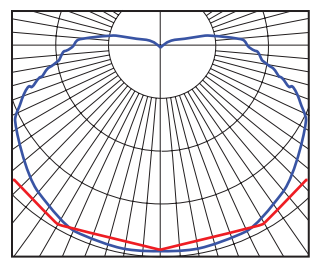

**HEAVY METAL-LUMEN MAX
INDUCTION CANOPY LIGHT
35 / 55 WATTS**

PRODUCT INFORMATION:

- Spectrum Lighting heavymetal industrial series canopy light for area lighting.
- Die-Cast aluminum housing.
- 1/2" Coin plugs with O-rings, for photo cell or conduit.
- Ultra-Long Life.
- Crisp White Light 80+ CRI.
- No Color Shift.
- Instant (Re)start.
- Operates in hot and cold environments.
- Wet Location listed.
- Manufactured and tested to UL standard No. 1598.

HMI1313DU CANOPY LIGHT

HMI1313DU 35
35 WATT
95.3% EFFICIENT

MODEL	WATT	KELVIN	GENERATOR	OPTIONS	MOUNTING	FINISH
HMI1313DU- 13" x 13" Induction Fixture	35 55	5K -5000° Kelvin	Specify Voltage for Generator. G1 -Generator, 120v G2 -Generator, 277v	FS -Fuse holder and fuse PC1 -Photo cell 120 v PC2 -Photo cell 208- 277 v	SM -Surface Mount PM -Pendant Mount	BZ -Bronze
HMI1313DU	55	5K	G1	FS	SM	BZ