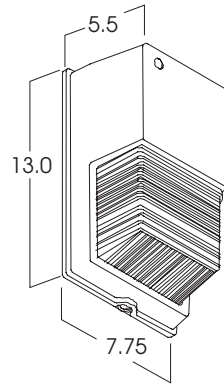

**HMI1307 MINI LENS WALL LIGHT**

**INFINIUM™ LUMEN MAX**  
**LED MINI WALL LIGHT**  
**21 WATTS MAX**

**PRODUCT INFORMATION:**

- Spectrum Lighting Heavy Metal industrial series mini wall lighter for area lighting.
- Die-Cast aluminum housing, with hinged front frame.
- Powerful LED assembly.
- Aluminum housing with powder coat finish.
- All LED modules and drivers are replaceable and upgradable.
- Damp Location listed. Wet Location available.
- Manufactured and tested to UL standard No. 8750.

MODEL	LED	KELVIN	VOLTAGE	OPTIONS	MOUNTING	FINISH
HMI1307LED- 13" x 7" Mini Wall Light LED Fixture	10w 15w 21w	27K -2700° Kelvin 31K -3100° Kelvin 35K -3500° Kelvin 41K -4000° Kelvin 51K -5000° Kelvin	E1 -Electronic, 120v E2 -Electronic, 277v	FS -Fusing WL -Wet Location	WM -Wall Mount	BZ -Bronze
<b>HMI1307LED</b>	<b>21W</b>	<b>51K</b>	<b>E1</b>	<b>FS</b>	<b>WM</b>	<b>BZ</b>

Dimensions shown are nominal. Spectrum Lighting is continually improving products and reserves the right to make changes that will not alter performance or appearance with or without written notice.

<b>PROJECT:</b>	<b>TYPE:</b>
<b>CAT. NO.:</b>	