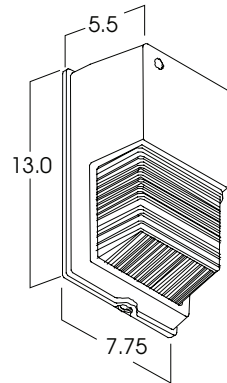

HMI1307 MINI LENS WALL LIGHT

**HEAVY METAL-LUMEN MAX
MINI WALL LIGHT
35 / 55 / 85 WATTS**

PRODUCT INFORMATION:

- Spectrum Lighting Heavy Metal Industrial series mini wall lighter for area lighting.
- Die-Cast aluminum housing, with hinged front frame.
- 1/2" Coin plugs with O-rings, for photo cell or conduit.
- Ultra-Long Life.
- Crisp White Light 80+ CRI.
- No Color Shift.
- Instant (Re)start.
- Operates in hot and cold environments.
- Wet Location listed.
- Manufactured and tested to UL standard No. 1598.

MODEL	WATT	KELVIN	GENERATOR	OPTIONS	MOUNTING	FINISH
HMI1307DU- 13"x 7" Mini Wall Light Induction Fixture	35 55	5K -5000° Kelvin	Specify Voltage for Generator. G1 -Generator, 120v G2 -Generator, 277v	FS -Fuse holder and fuse PC1 -Photo cell 120 v PC2 -Photo cell 208- 277 v	WM -Wall Mount	BZ -Bronze
HMI1307DU	55	5K	G1	FS	WM	BZ