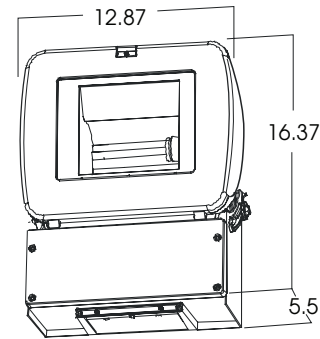

HEAVY METAL-LUMEN MAX ADJUSTABLE WALL FLOOD 35 / 55 WATTS

PRODUCT INFORMATION:

- Spectrum Lighting Heavy Metal Industrial series adjustable wall flood for area lighting.
- Die-Cast aluminum housing, with adjustable lamp housing.
- Ultra-Long Life.
- Crisp White Light 80+ CRI.
- No Color Shift.
- Instant (Re)start.
- Operates in hot and cold environments..
- Wet Location listed.
- Manufactured and tested to UL standard No. 1598.

HMI1216DU ADJUSTABLE WALL FLOOD

HMI1216DU 35
35 WATT
57.0% EFFICIENT

MODEL	WATT	KELVIN	GENERATOR	OPTIONS	MOUNTING	FINISH
HMI1216DU-12"X16" Induction Adjustable Fixture	35 55	5K -5000° Kelvin	Specify Voltage for Generator. G1 -Generator, 120v G2 -Generator, 277v	FS -Fuse holder and fuse	WM -Wall Mount	BZ -Bronze
HMI1216DU	55	5K	G1	FS	WM	BZ