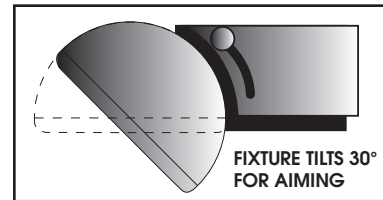

HEAVY METAL-LUMEN MAX ADJUSTABLE WALL FLOOD 35 / 55 WATTS

PRODUCT INFORMATION:

- Spectrum Lighting Heavy Metal Industrial series adjustable wall flood for area lighting.
- Die-Cast aluminum housing, with adjustable lamp housing.
- Ultra-Long Life.
- Crisp White Light 80+ CRI.
- No Color Shift.
- Instant (Re)start.
- Operates in hot and cold environments..
- Wet Location listed.
- Manufactured and tested to UL standard No. 1598.

HMI1216DU ADJUSTABLE WALL FLOOD

HMI1216DU 35
35 WATT
57.0% EFFICIENT

MODEL	WATT	KELVIN	GENERATOR	OPTIONS	MOUNTING	FINISH
HMI1216DU-12"X16" Induction Adjustable Fixture	35 55	5K -5000° Kelvin	Specify Voltage for Generator. G1 -Generator, 120v G2 -Generator, 277v	FS -Fuse holder and fuse	WM -Wall Mount	BZ -Bronze
HMI1216DU	55	5K	G1	FS	WM	BZ