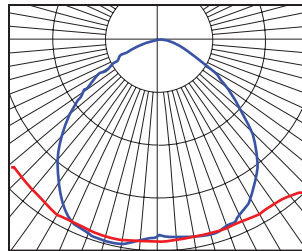

HMI1216DU ADJUSTABLE WALL FLOOD

HMI1216DU 35
35 WATT
57.0% EFFICIENT