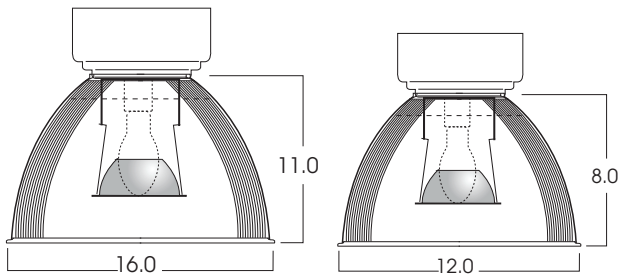

**LUMEN MAX
COMFORT ZONE STRONG
PRISMATIC REFRACTOR
100 WATT MAX**

PRODUCT INFORMATION:

- Spectrum Comfort Zone mini-bay fixture utilizes the latest in Metal Halide lamp/ballast and reflector technology for a simple easy to install and maintain lighting fixture.
- Available for ED17, PAR or T6 lamps.
- Optional ED17 performance refractor and glass shield for open rated lamps. (DER)
- Electronic Metal Halide ballast is located in easy access housing.
- Wide choice of mounting options.
- 20 Powdercoat colors available.
- Damp location rated.
- Manufactured and tested to UL standard No. 1598.

DIFFUSER OPTIONS

DR-Spun Aluminum Door

PG/GL-Lenses

MODEL	LAMP	WATTS	BALLAST	OPTIONS	MOUNTING	DIFFUSER	FINISH
CZ1208SG- 12"x 8"	ED17	70 100	EX -Electronic, multi-volt 120v or 277v	QRS1 -Quartz Restrike, 120v QRS2 -Quartz Restrike, 277v	HM* -Hang-Straight Pendant CD* -Aircraft Cable, Straight Cord SM -Surface Mount H -Hook CP -Cord & Plug	EDR -ED17 Internal Reflector L1 -Internal Lens Holder (single Lens) GL -Tempered Glass Lens (standard w/ T6 lamp) SO -Solite Lens HL -Hex Louver FG -Frosted Glass Lens PG -Prismatic Glass Lens DR12 -12" Spun Aluminum Door DR16 -16" Spun Aluminum Door	PT -Platinum Silver GW -Gloss White MT -Mini Tek Silver BT -Mini Tek Black CC -Custom Color
CZ1611SG- 16"x 11"	T6	39 70					
CZ1208SG	T6	70	EX	QRS1	CD36	EDR/GL	GW

* Specify Length in 6" increments

Dimensions shown are nominal. Spectrum Lighting is continually improving products and reserves the right to make changes that will not alter performance or appearance with or without written notice.