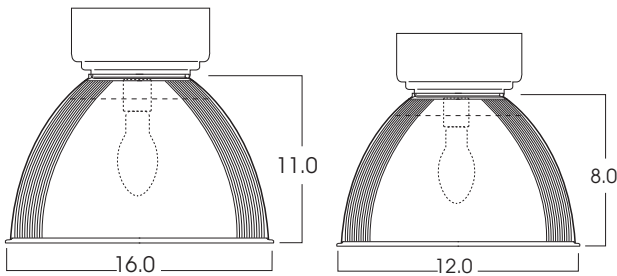

LUMEN MAX
COMFORT ZONE SILENT
PRISMATIC REFRACTOR
 100 WATT MAX

PRODUCT INFORMATION:

- Spectrum Comfort Zone mini-bay fixture utilizes the latest in Metal Halide lamp/ballast and reflector technology for a simple easy to install and maintain lighting fixture.
- Electronic Metal Halide ballast is located in easy access housing.
- Wide choice of mounting options.
- 20 Powdercoat colors available.
- Damp location rated.
- Manufactured and tested to UL standard No. 1598.

DIFFUSER OPTIONS

DR-Spun Aluminum Door

PG/GL-Lenses

MODEL	LAMP	WATTS	BALLAST	OPTIONS	MOUNTING	DIFFUSER	FINISH
CZ1208OP - 12"x 8"	ED17	70	EX -Electronic, multi-volt 120v or 277v	QRS1 -Quartz Restrike, 120v QRS2 -Quartz Restrike, 277v	HM* -Hang-Straight Pendant CD* -Aircraft Cable, Straight Cord SM -Surface Mount H -Hook CP -Cord & Plug	GL -Tempered Glass Lens SO Solite Lens HL -Hex Louver FG -Frosted Glass Lens PG -Prismatic Glass Lens DR12 -12" Spun Aluminum Door DR16 -16" Spun Aluminum Door	PT -Platinum Silver GW -Gloss White MT -Mini Tek Silver BT -Mini Tek Black CC -Custom Color
CZ1611OP - 16"x 11"		100					
CZ1208OP	ED17	70	EX	QRS1	CD36	GL	GW

* Specify Length in 6" increments

Dimensions shown are nominal. Spectrum Lighting is continually improving products and reserves the right to make changes that will not alter performance or appearance with or without written notice.