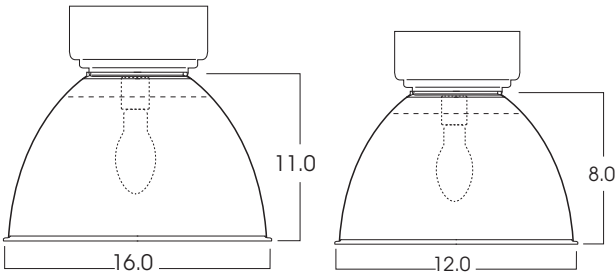

LUMEN MAX
COMFORT ZONE SILENT
ALUMINUM REFLECTOR
 100 WATT MAX

PRODUCT INFORMATION:

- Spectrum Comfort Zone mini-bay fixture utilizes the latest in Metal Halide lamp/ballast and reflector technology for a simple easy to install and maintain lighting fixture.
- Available for ED17, PAR or T6 lamps.
- Optional ED17 performance reflector and glass shield for open rated lamps. (DER)
- Electronic Metal Halide ballast is located in easy access housing.
- Wide choice of mounting options.
- 20 Powdercoat colors available.
- Damp location rated.
- Manufactured and tested to UL standard No. 1598.

DIFFUSER OPTIONS

DR-Spun Aluminum Door

PG/GL-Lenses

MODEL	LAMP	WATTS	BALLAST	OPTIONS	MOUNTING	DIFFUSER	FINISH
CZ1208AL - 12"x 8"	ED17	70 100	EX -Electronic, multi-volt 120v or 277v	QRS1 -Quartz Restrike, 120v QRS2 -Quartz Restrike, 277v	HM* -Hang-Straight Pendant CD* -Aircraft Cable, Straight Cord SM -Surface Mount H -Hook CP -Cord & Plug	GL -Tempered Glass Lens (standard w/ T6 lamp) SO -Solite Lens HL -Hex Louver FG -Frosted Glass Lens PG -Prismatic Glass Lens DR12 -12" Spun Aluminum Door DR16 -16" Spun Aluminum Door	PT -Platinum Silver GW -Gloss White MT -Mini Tek Silver BT -Mini Tek Black CC -Custom Color
CZ1611AL - 16"x 11"	T6	39 70					
CZ1208AL	T6	70	EX	QRS1	CD36 * Specify Length in 6" increments	GL	GW